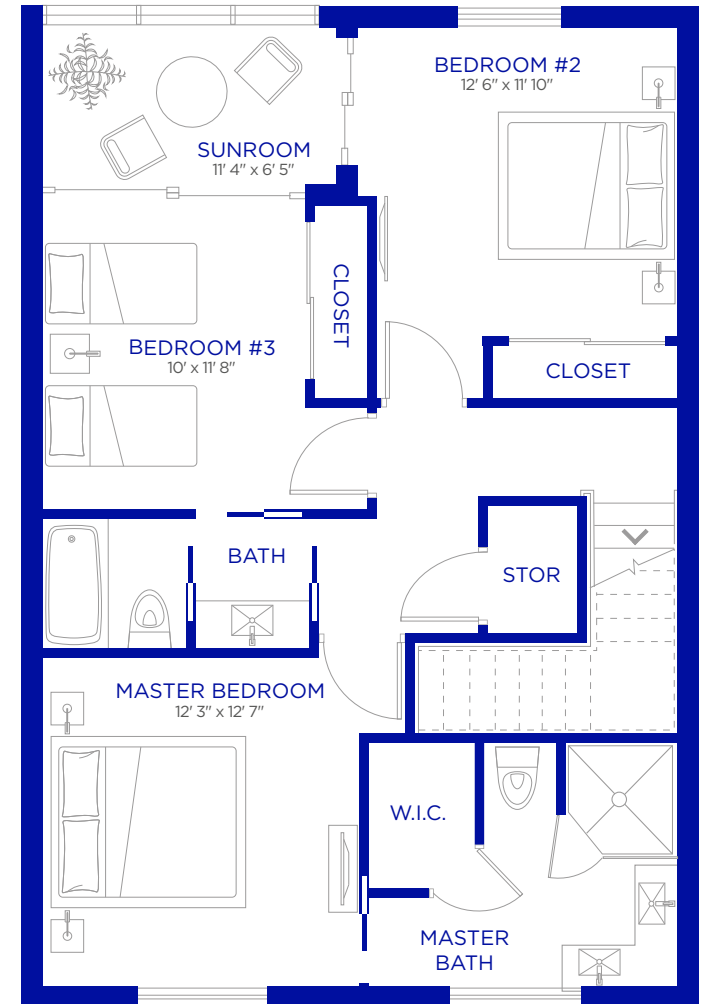

# TOPAZ

3 BED - 2 1/2 BATH  
2 CAR

LOWER LIVING: 1,029 SF  
UPPER LIVING: 838 SF  
SUNROOM: 82 SF  
GARAGE: 372 SF  
LANAI: 108 SF  
ENTRY: 34 SF  
**TOTAL: 2,463 SF**

FIRST FLOOR

SECOND FLOOR