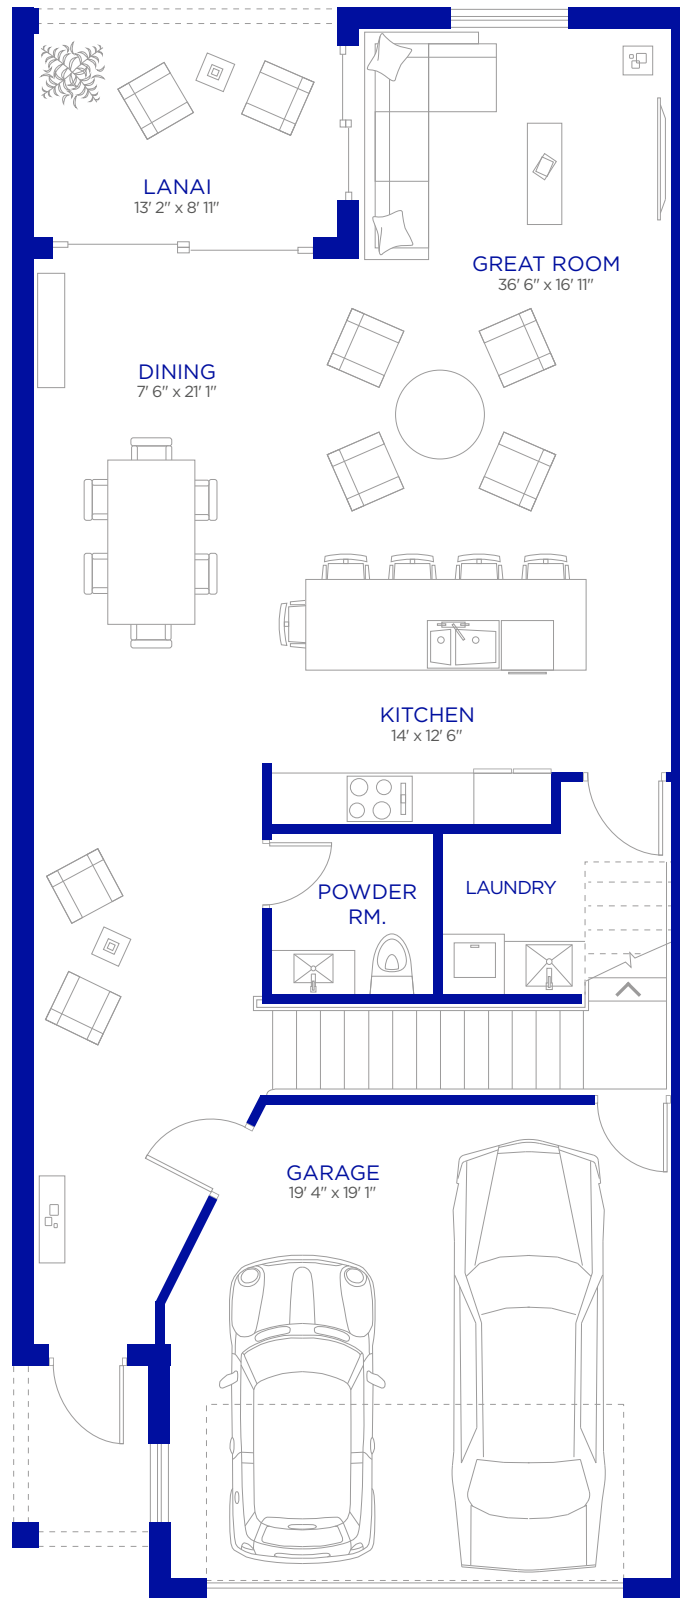

# TOPAZ

3 BED - 2 1/2 BATH  
2 CAR

LOWER LIVING: 1,029 SF  
UPPER LIVING: 838 SF  
SUNROOM: 82 SF  
GARAGE: 372 SF  
LANAI: 108 SF  
ENTRY: 34 SF  
**TOTAL: 2,463 SF**

FIRST FLOOR

SECOND FLOOR