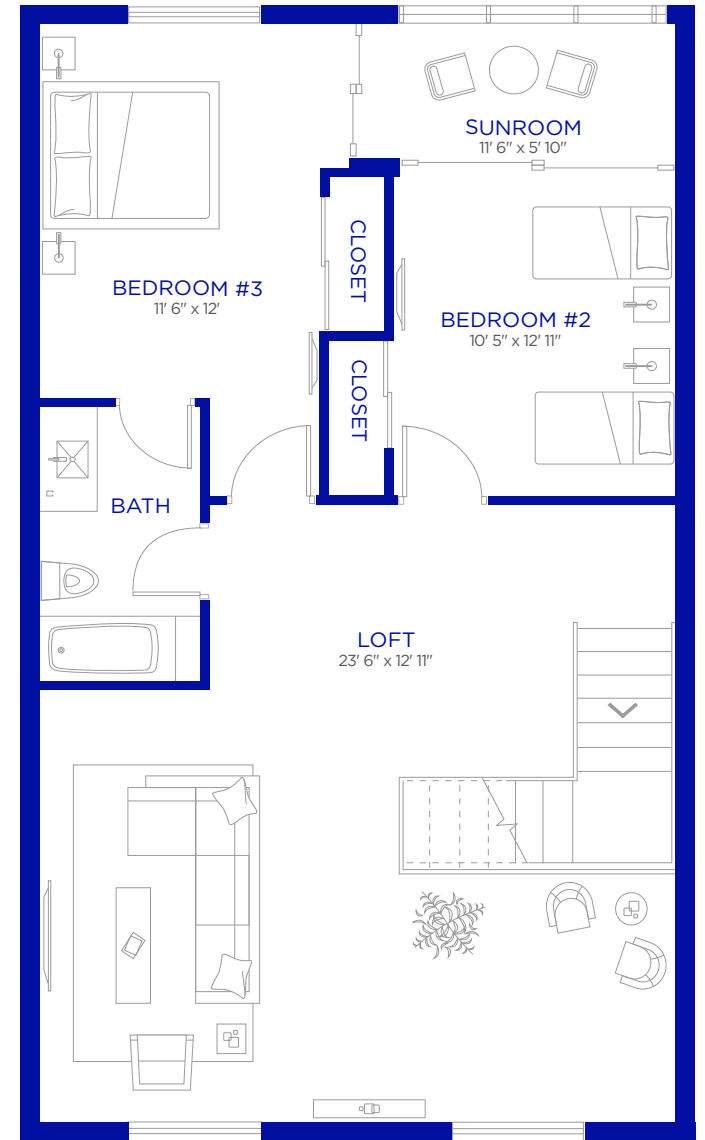

EMERALD

3 BED - 2 1/2 BATH
1 1/2 CAR

LOWER LIVING: 958 SF
UPPER LIVING: 906 SF
SUNROOM: 67 SF
GARAGE: 294 SF
LANAI: 79 SF
ENTRY: 58 SF
TOTAL: 2,362 SF

FIRST FLOOR

SECOND FLOOR