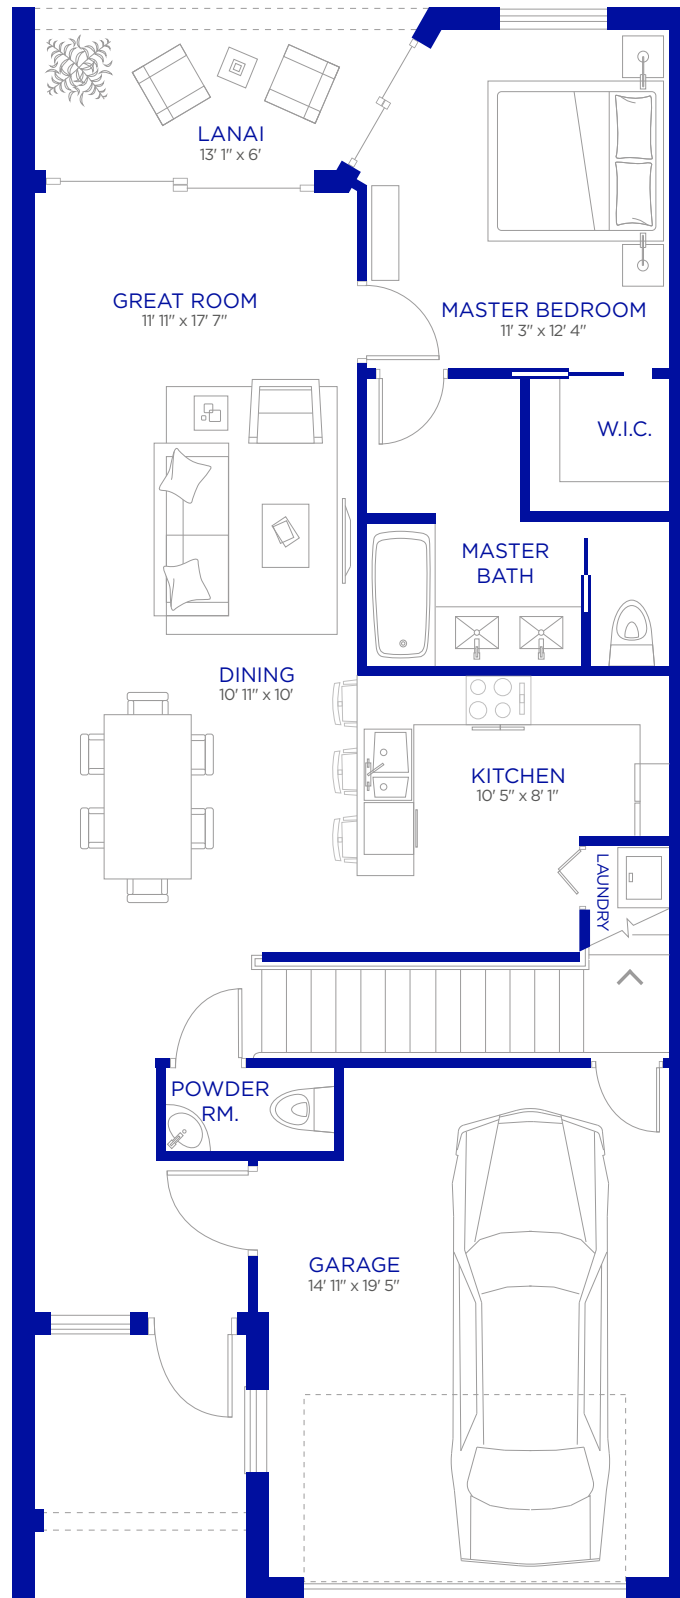

EMERALD

3 BED - 2 1/2 BATH
1 1/2 CAR

LOWER LIVING: 958 SF
UPPER LIVING: 906 SF
SUNROOM: 67 SF
GARAGE: 294 SF
LANAI: 79 SF
ENTRY: 58 SF
TOTAL: 2,362 SF

FIRST FLOOR

SECOND FLOOR