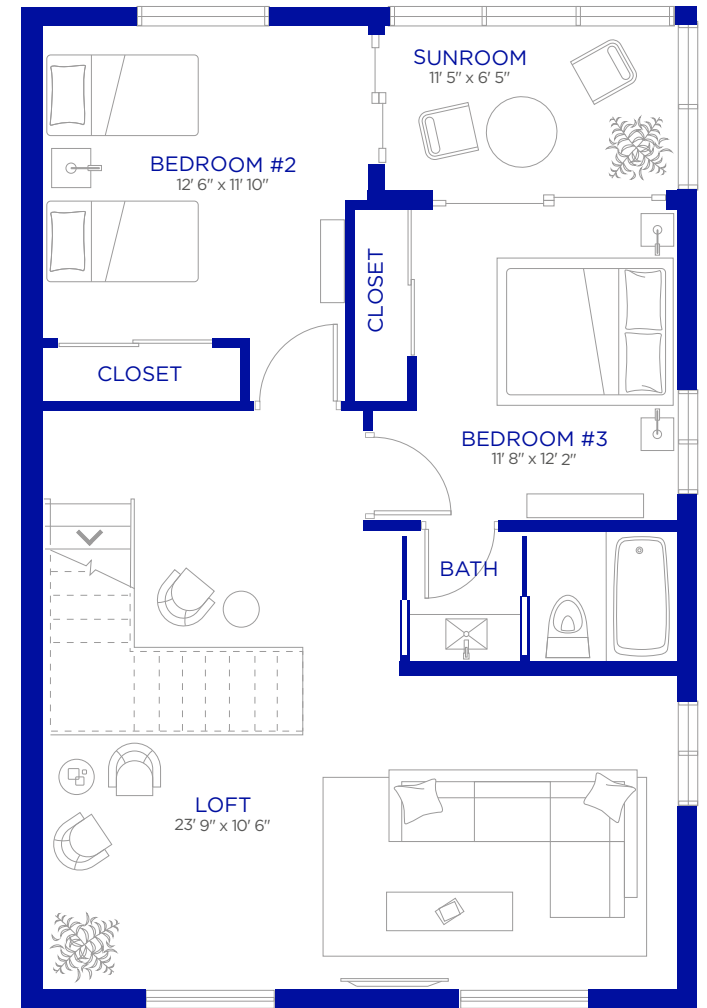

# AGATE

3 BED - 2 1/2 BATH  
2 CAR

LOWER LIVING: 1,054 SF  
UPPER LIVING: 846 SF  
SUNROOM: 84 SF  
GARAGE: 361 SF  
LANAI: 111 SF  
ENTRY: 37 SF  
**TOTAL: 2,493 SF**

FIRST FLOOR

SECOND FLOOR