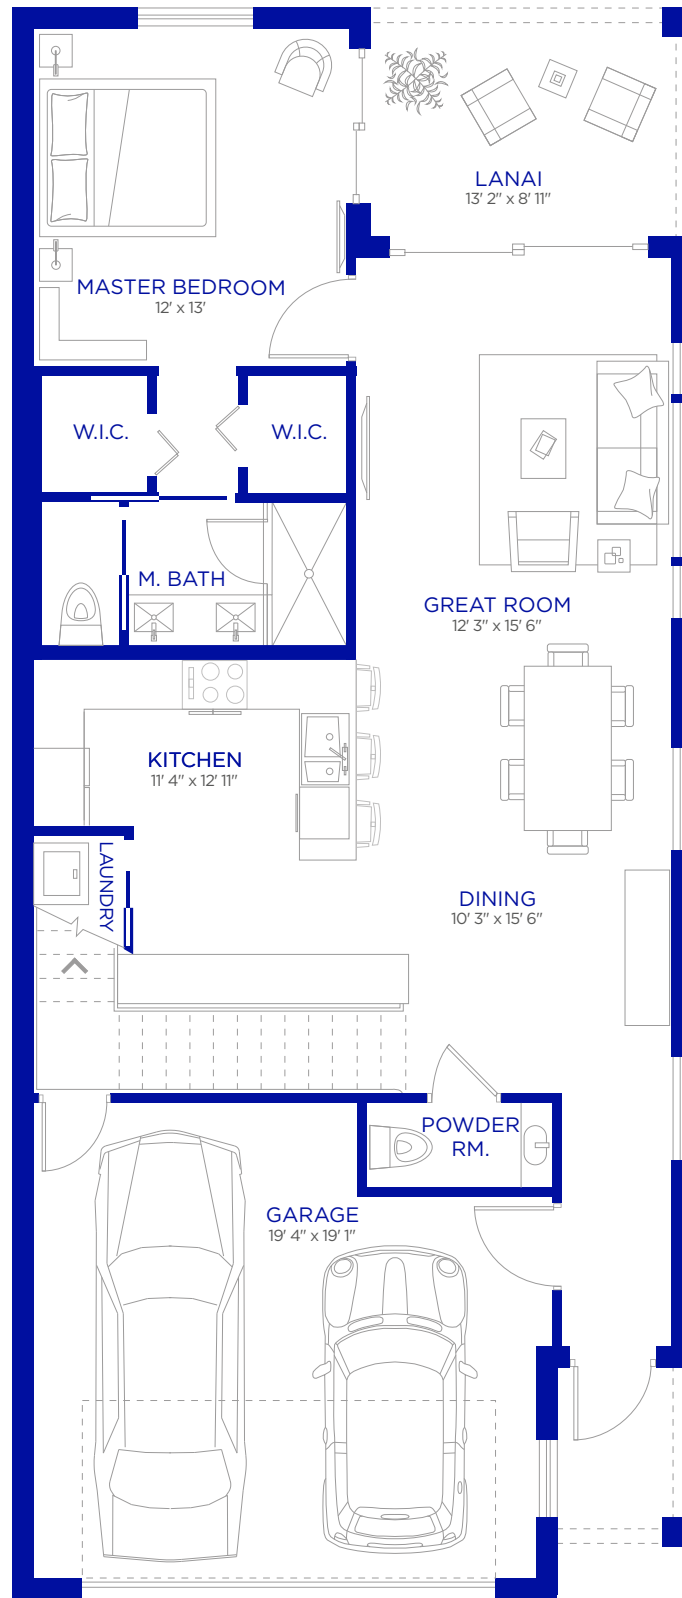

# AGATE

3 BED - 2 1/2 BATH  
2 CAR

LOWER LIVING: 1,054 SF  
UPPER LIVING: 846 SF  
SUNROOM: 84 SF  
GARAGE: 361 SF  
LANAI: 111 SF  
ENTRY: 37 SF  
**TOTAL: 2,493 SF**

FIRST FLOOR

SECOND FLOOR