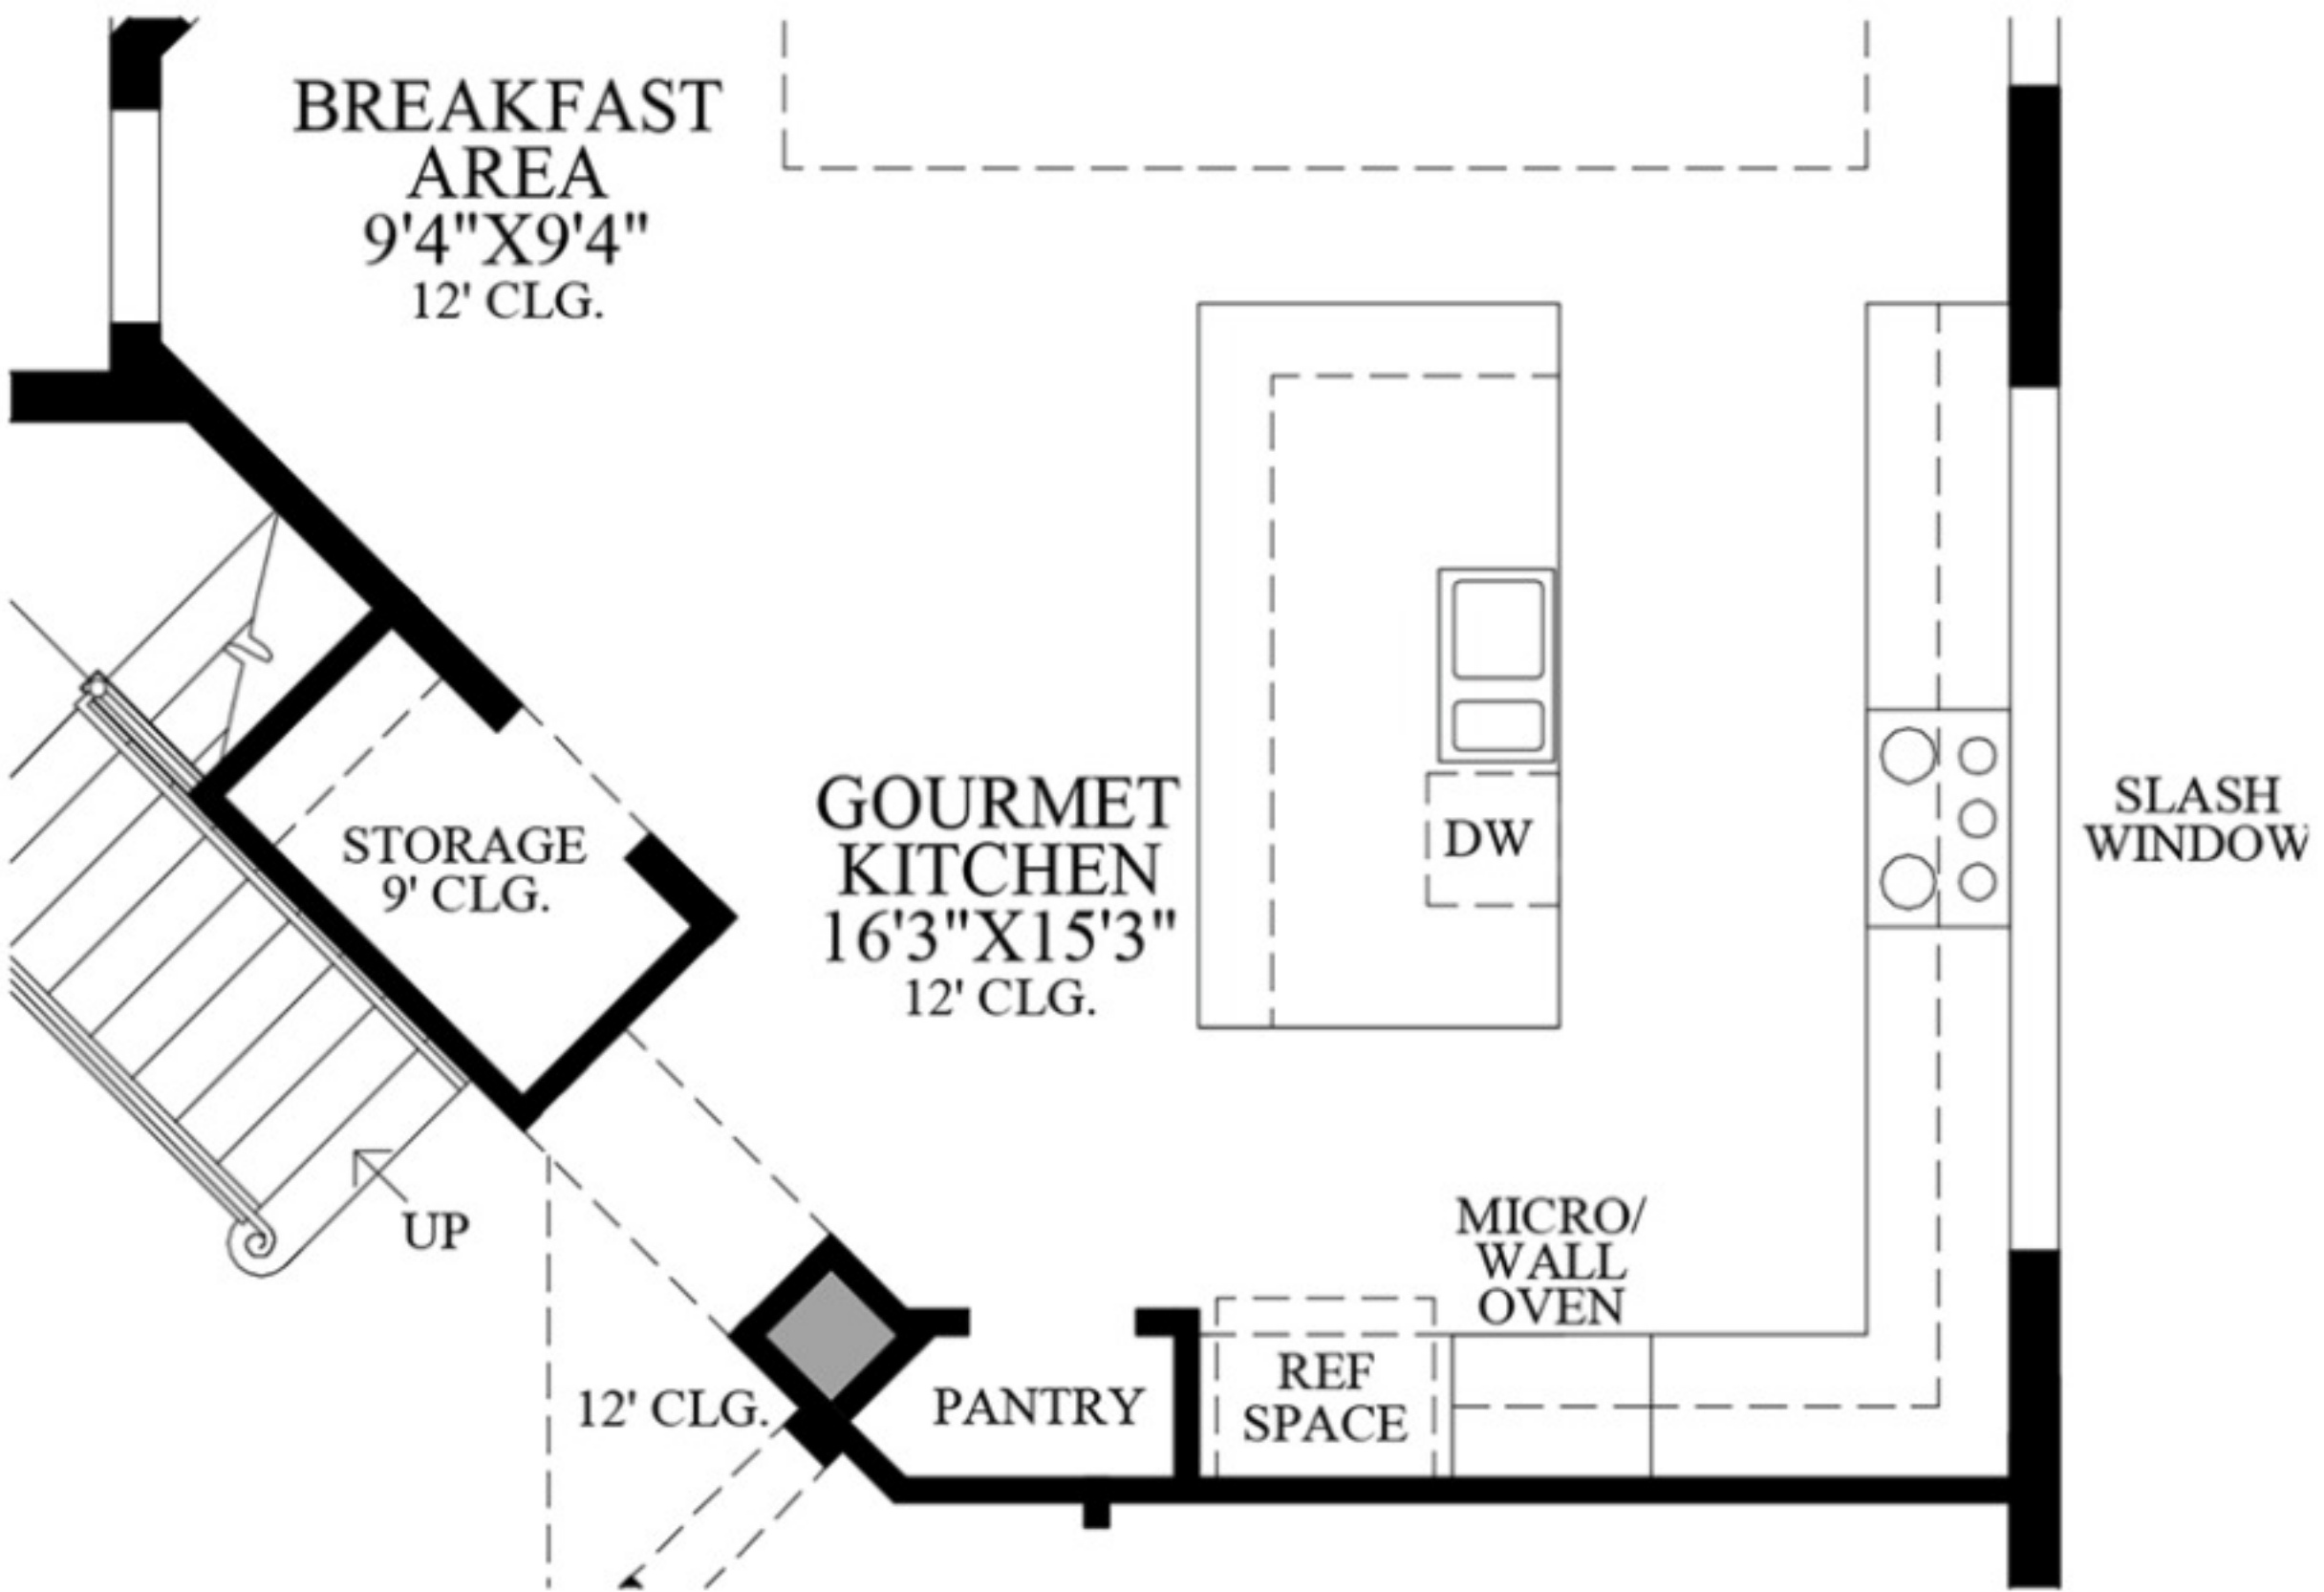

First Floor

VERSAILLES EXTERIOR DESIGN SHOWN

SHOWN WITH OPTIONAL ALTERNATE KITCHEN LAYOUT

NOTE:
THIS OPTION AFFECTS CEILING
HEIGHT BELOW.

NOTE:
THIS OPTION FEATURES AN
ADDITIONAL 832 SQ. FT. OF AIR
CONDITIONED LIVING AREA.

SHOWN WITH OPTIONAL
MEDIA ROOM