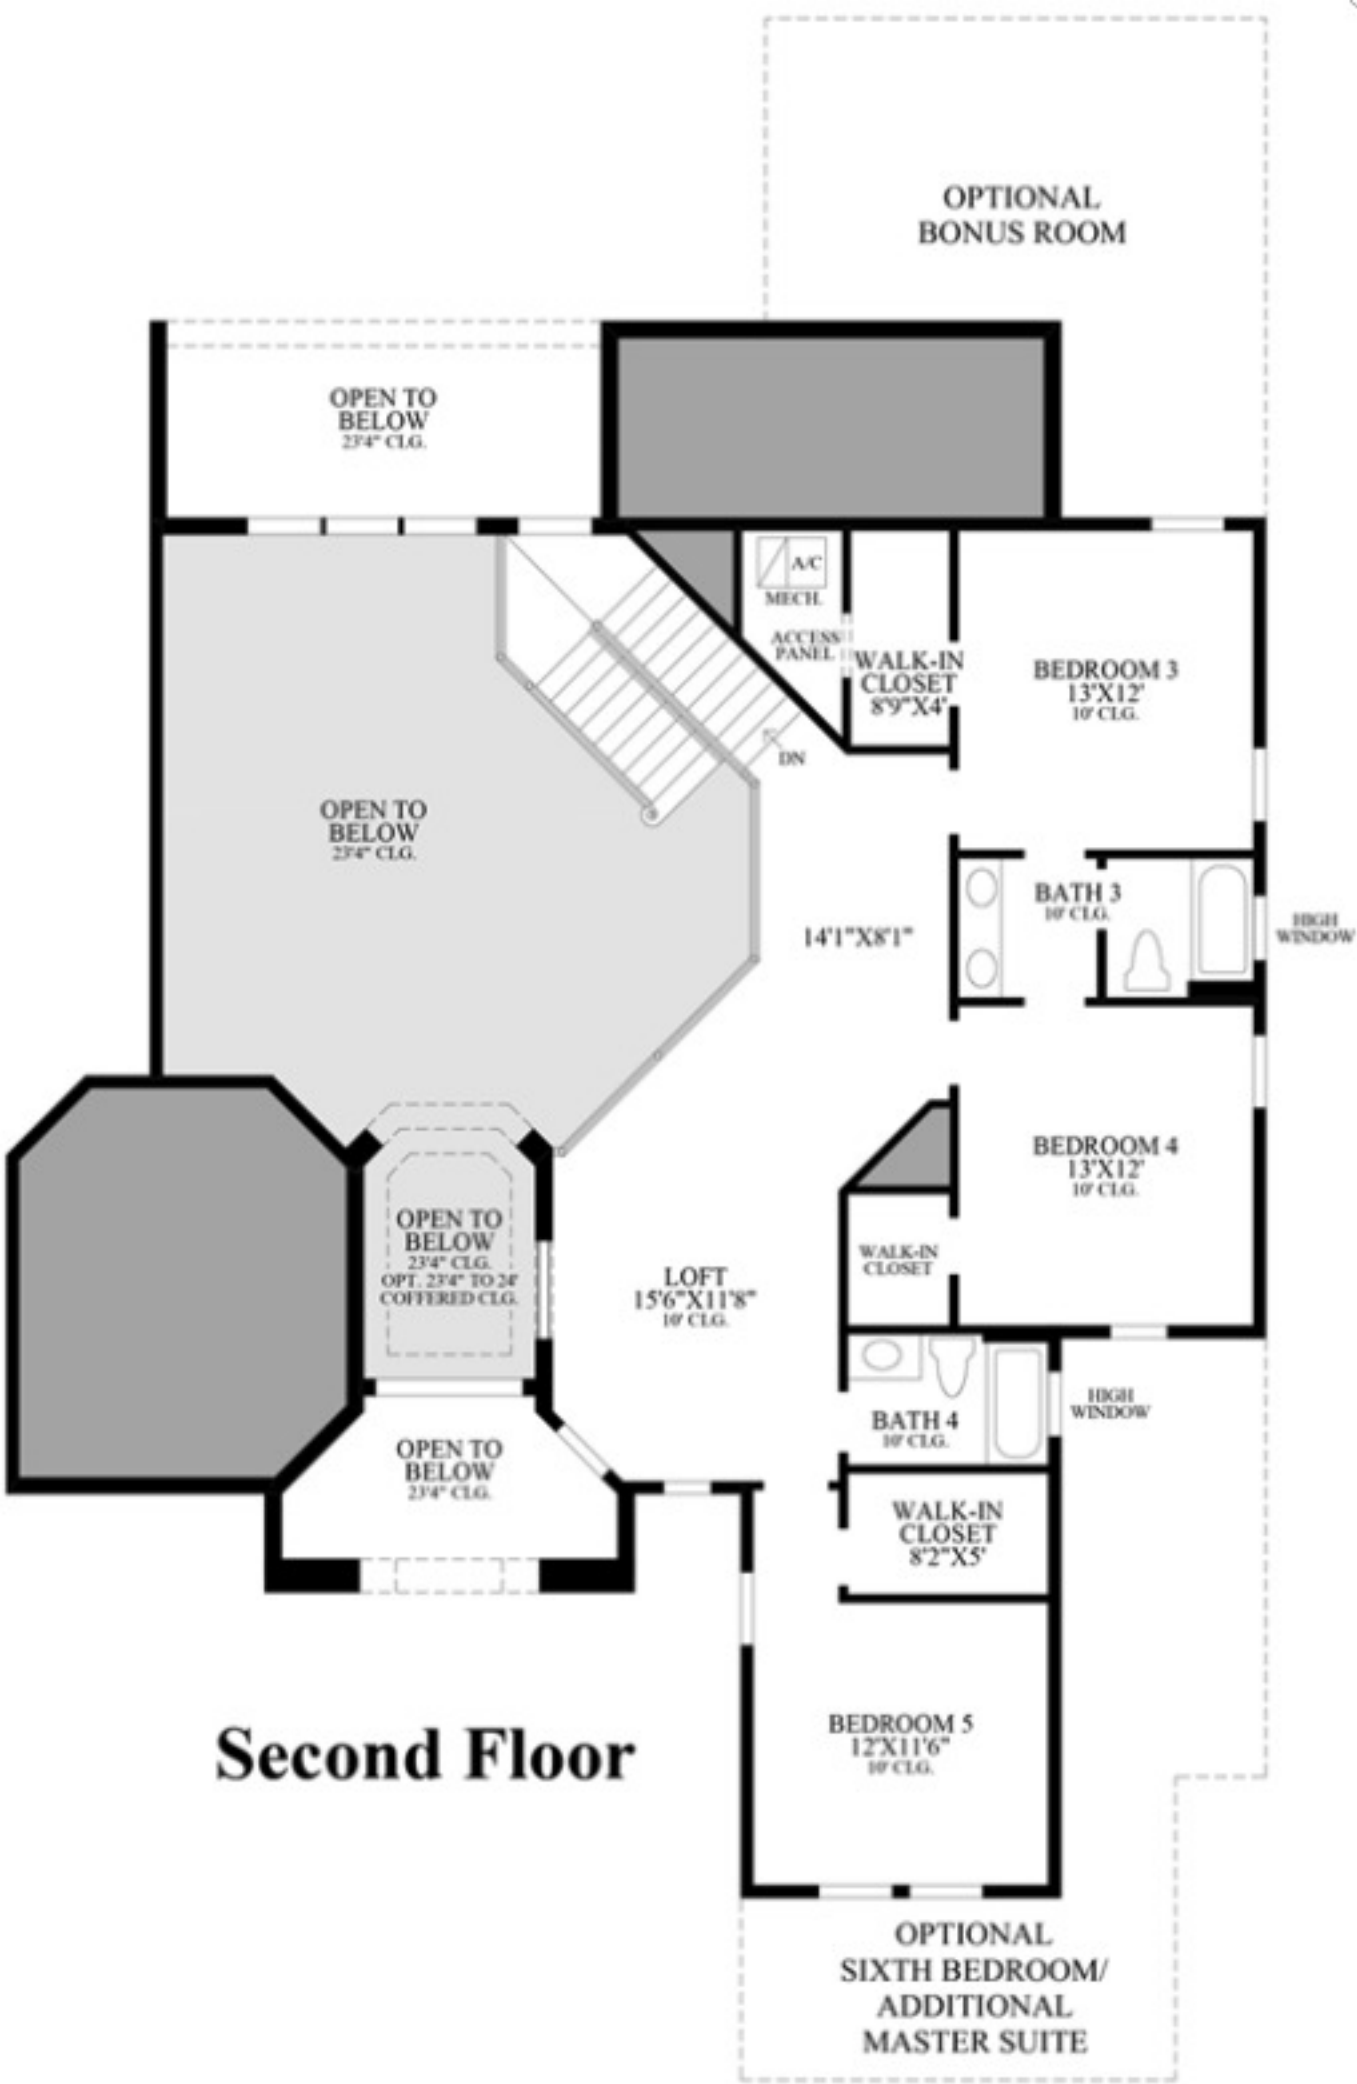

First Floor

VERSAILLES EXTERIOR DESIGN SHOWN

SHOWN WITH OPTIONAL ALTERNATE KITCHEN LAYOUT

NOTE:
THIS OPTION AFFECTS CEILING
HEIGHT BELOW.

NOTE:
THIS OPTION FEATURES AN
ADDITIONAL 832 SQ. FT. OF AIR
CONDITIONED LIVING AREA.

SHOWN WITH OPTIONAL
MEDIA ROOM