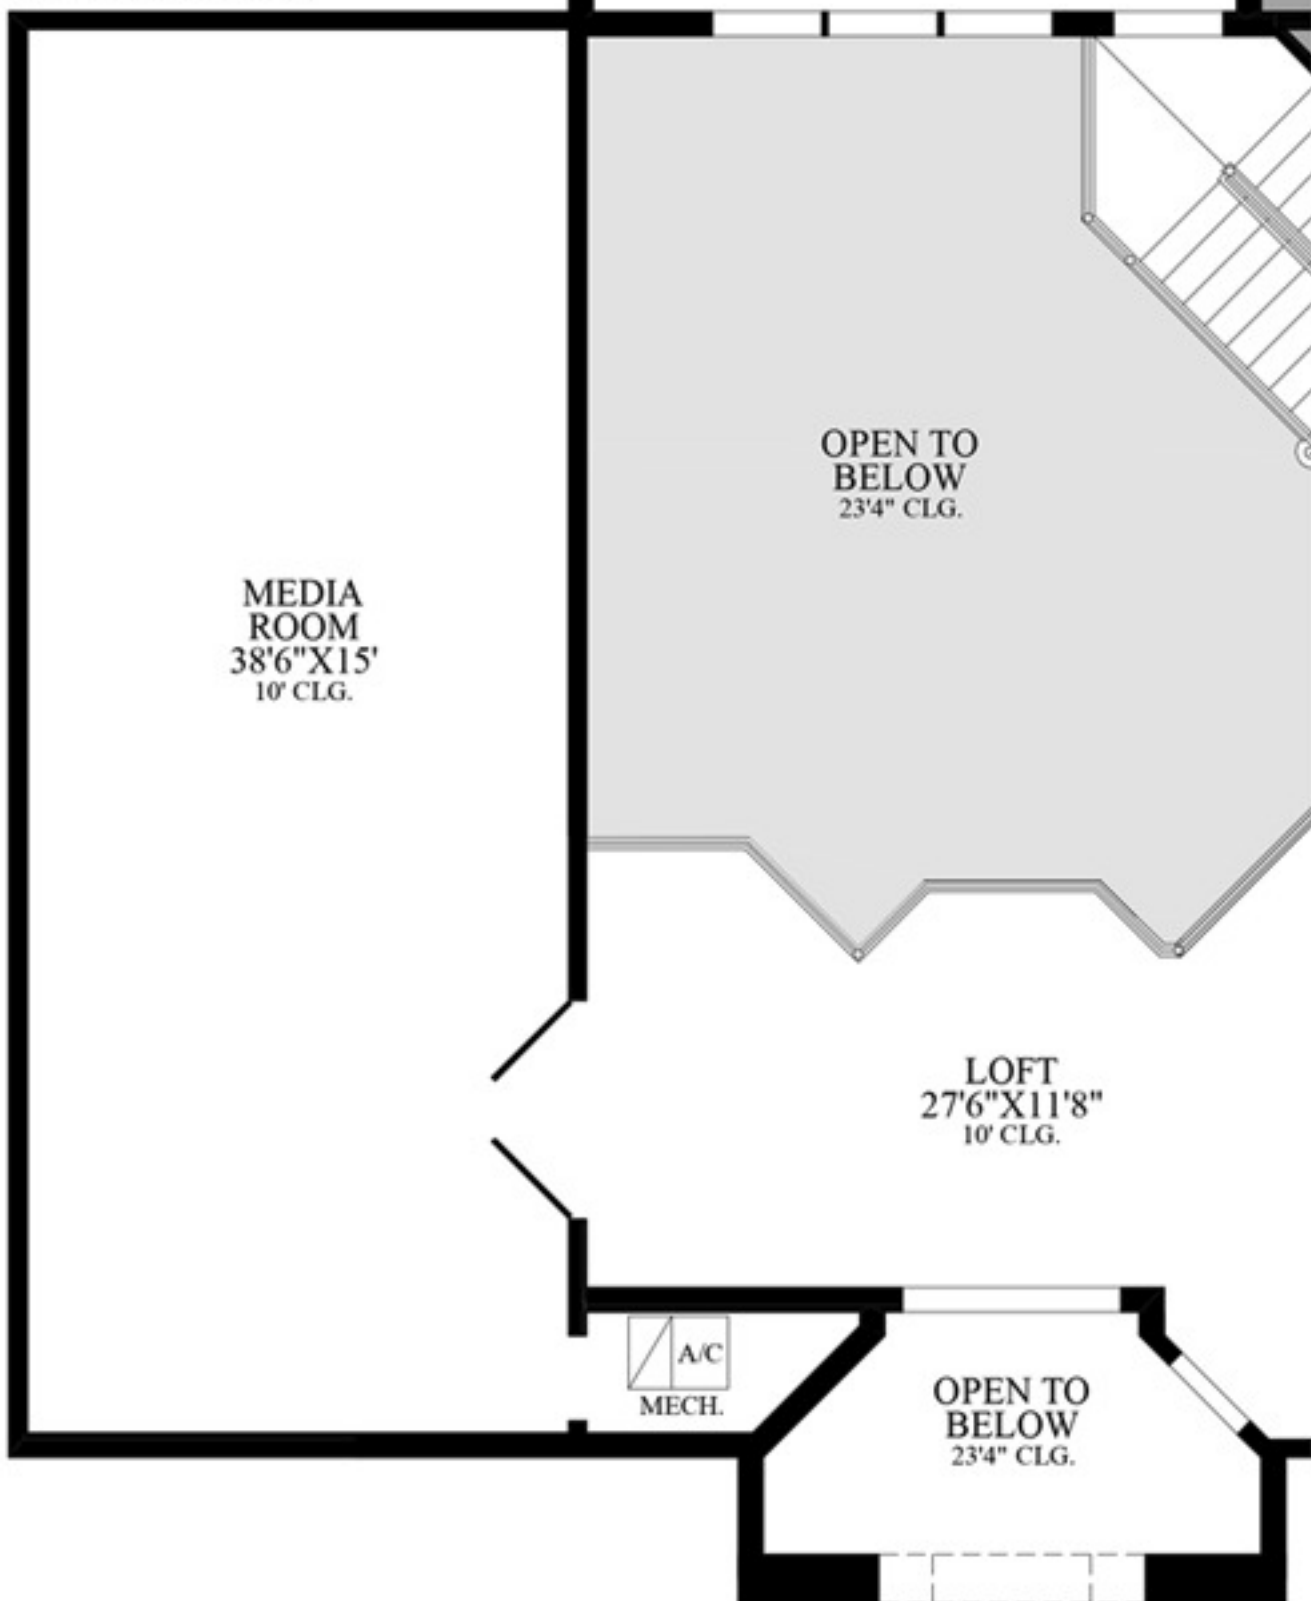

First Floor

VERSAILLES EXTERIOR DESIGN SHOWN

SHOWN WITH OPTIONAL ALTERNATE KITCHEN LAYOUT

NOTE:
THIS OPTION AFFECTS CEILING
HEIGHT BELOW.

NOTE:
THIS OPTION FEATURES AN
ADDITIONAL 832 SQ. FT. OF AIR
CONDITIONED LIVING AREA.

SHOWN WITH OPTIONAL
MEDIA ROOM