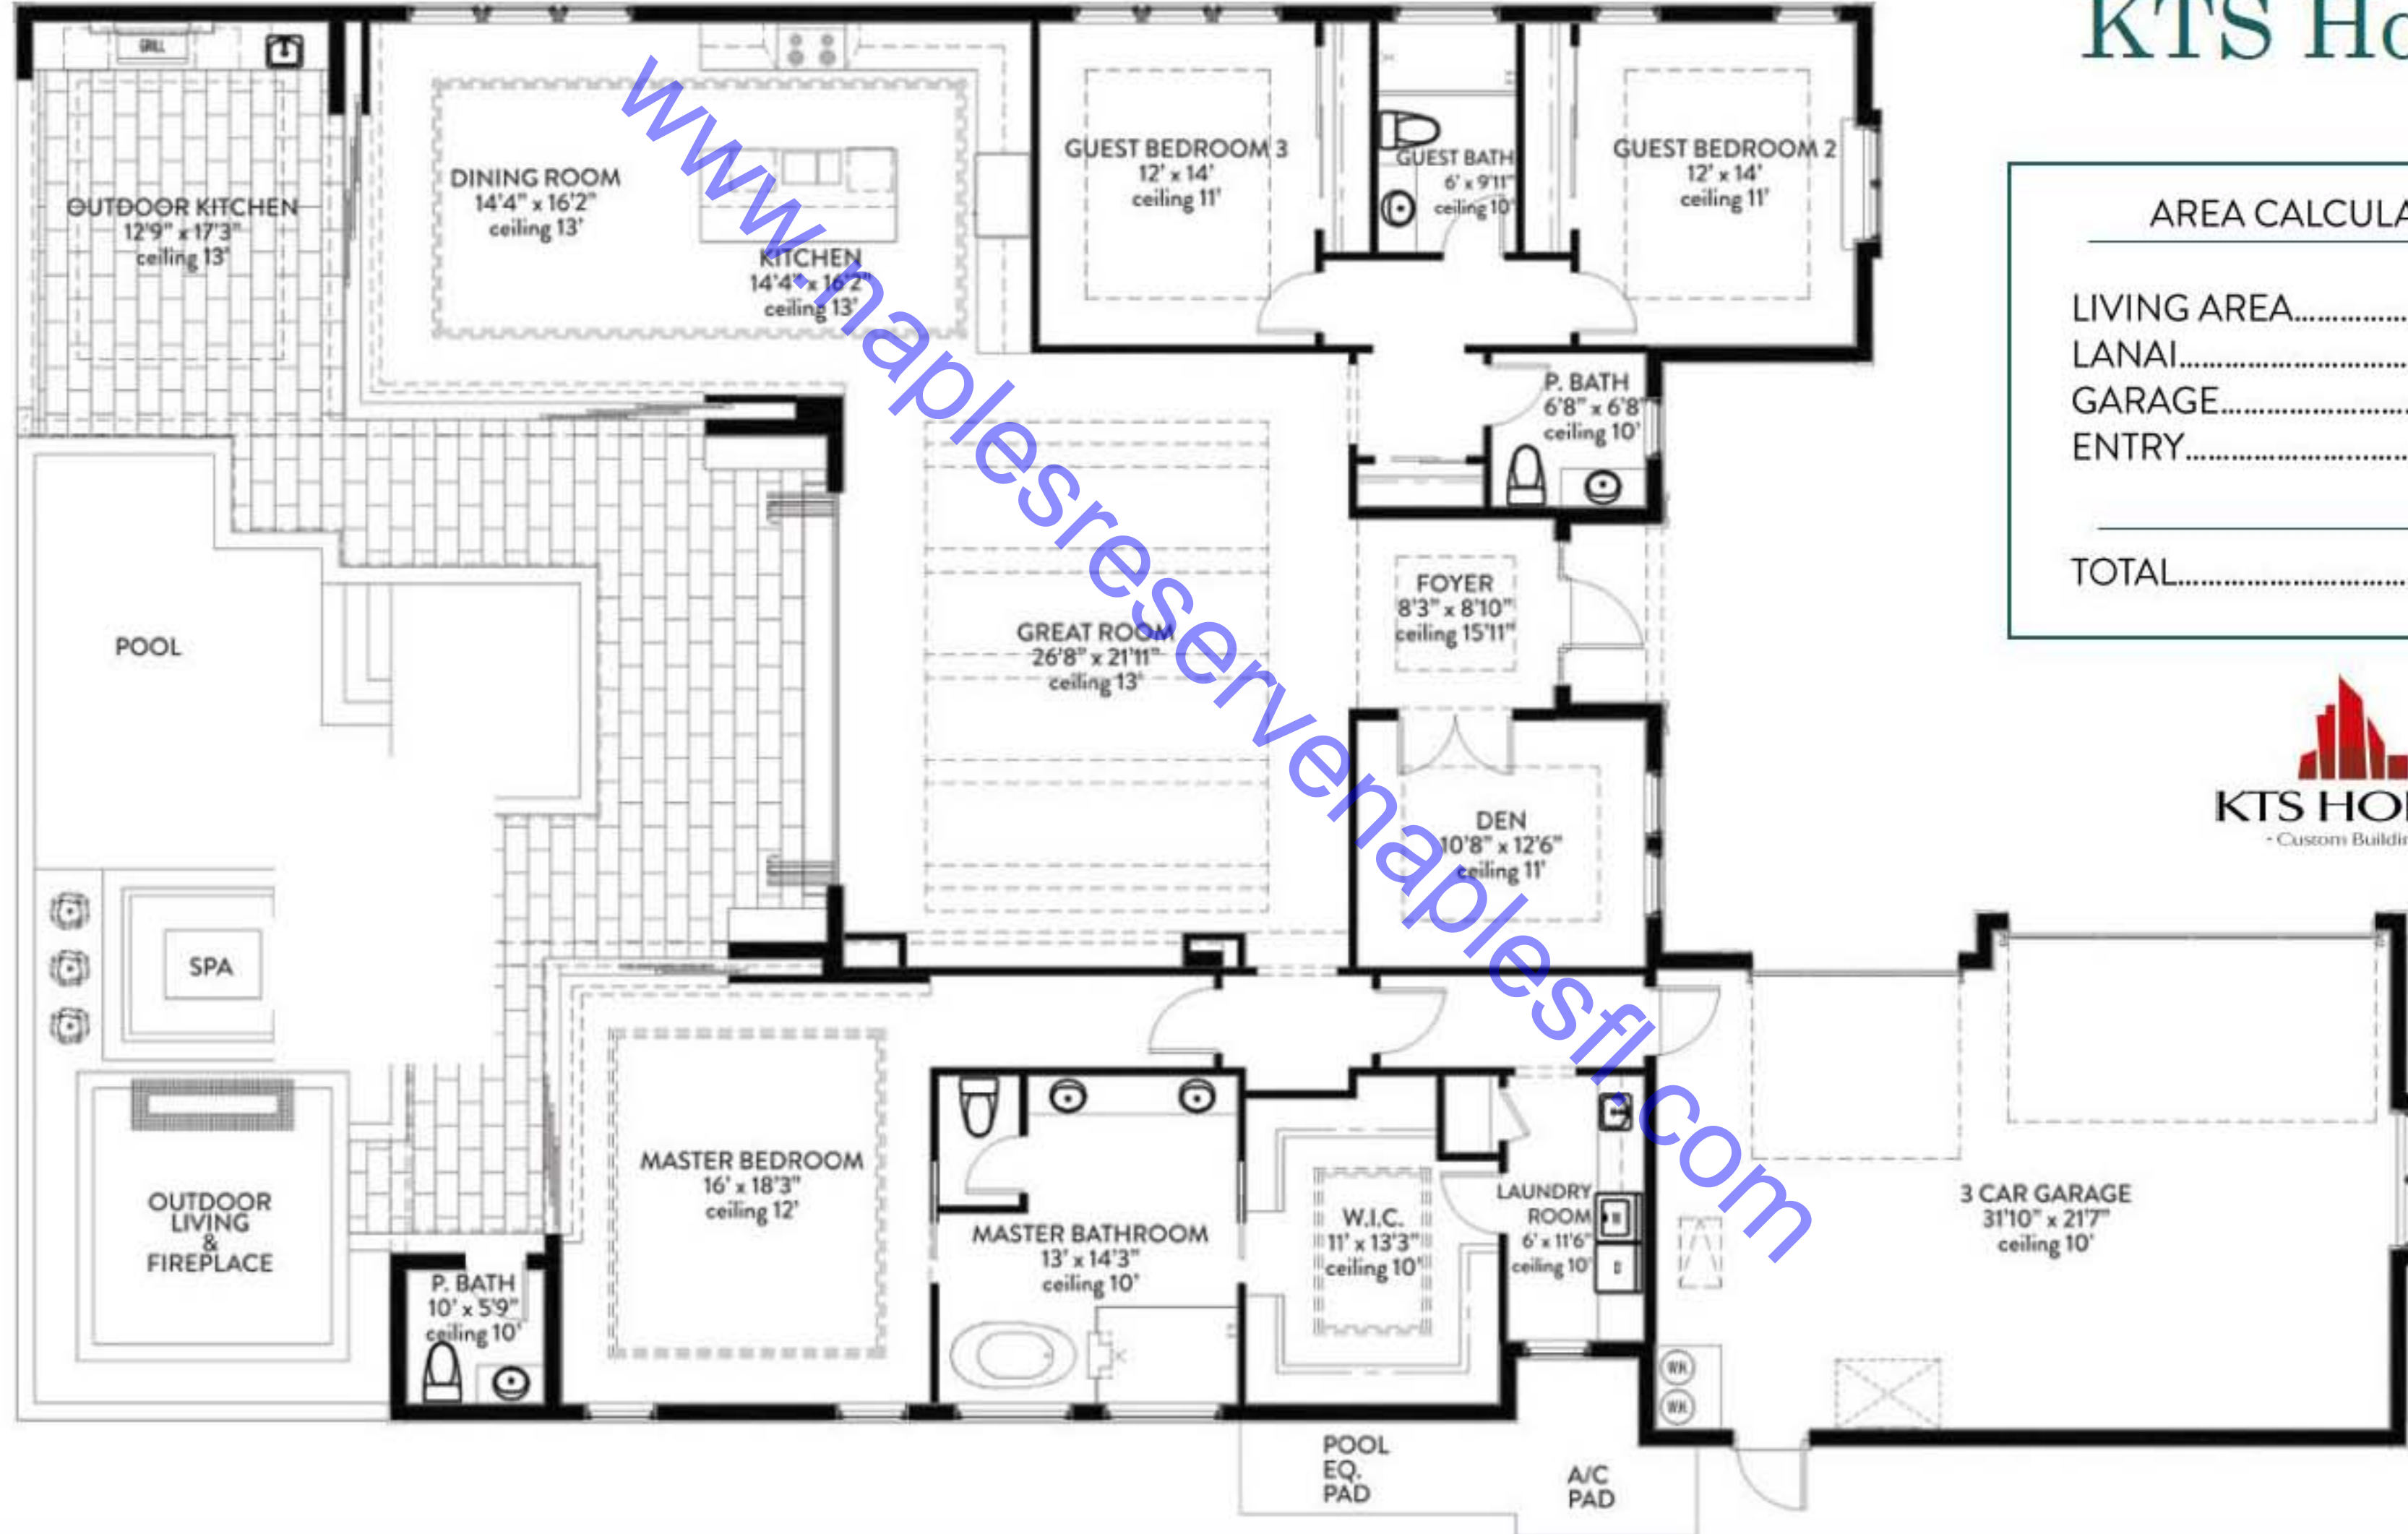

Newport Model

KTS Homes

AREA CALCULATIONS

| | |
|------------------|--------------|
| LIVING AREA..... | 3030 sq. ft. |
| LANAI..... | 1493 sq. ft. |
| GARAGE..... | 856 sq. ft. |
| ENTRY..... | 739 sq. ft. |
| <hr/> | |
| TOTAL..... | 5240 sq. ft. |