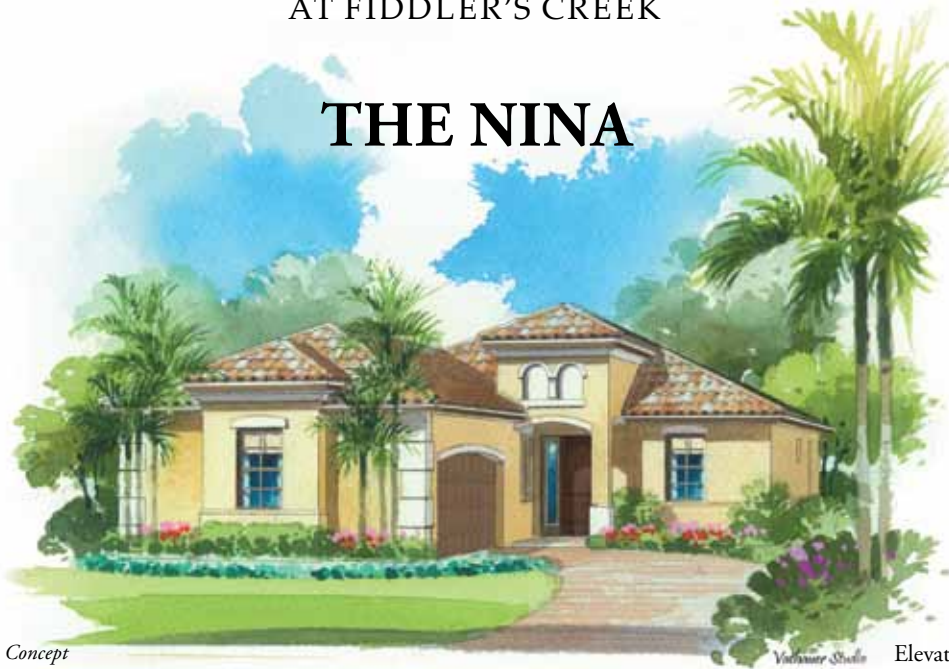

MILLBROOK

AT FIDDLER'S CREEK

THE NINA

Artist's Concept

Yachamer Studio Elevation A

Artist's Concept

Yachamer Studio Elevation C

Offered by

LENNAR[®]

WWW.FIDDLERSCREEKINNAPLES.COM

THE NINA

1 Story, 2 Bedrooms, 2 Baths, Den,
2 Car Courtyard Garage

Total A/C	1,649 sq. ft.
Covered Entry	48 sq. ft.
Garage	484 sq. ft.
Lanai	220 sq. ft.
Total Square Feet	2,401 sq. ft.