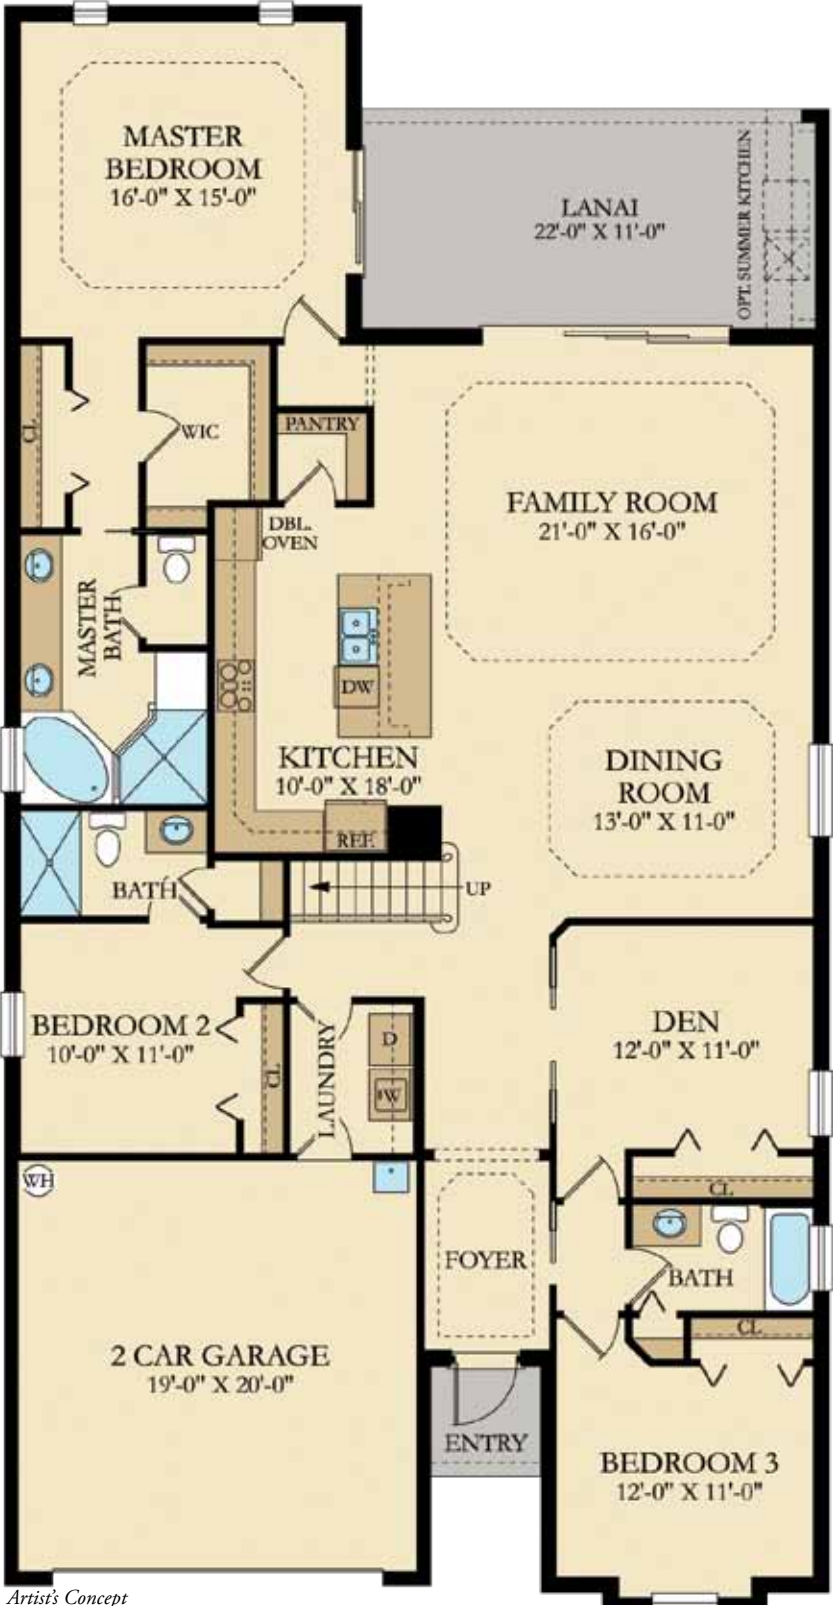

AT FIDDLER'S CREEK

CATALINA

Offered by

LENNAR[®]

WWW.FIDDLERSCREEKINNAPLES.COM

Artist's Concept

CATALINA
 2 Story, 3 Bedrooms, 4 Baths,
 Den, Bonus Room, 2 Car Garage

Total A/C..... 2,835 sq. ft.
 Entry28 sq. ft.
 Garage420 sq. ft.
 Lanai242 sq. ft.
 Total Square Feet 3,525 sq. ft.