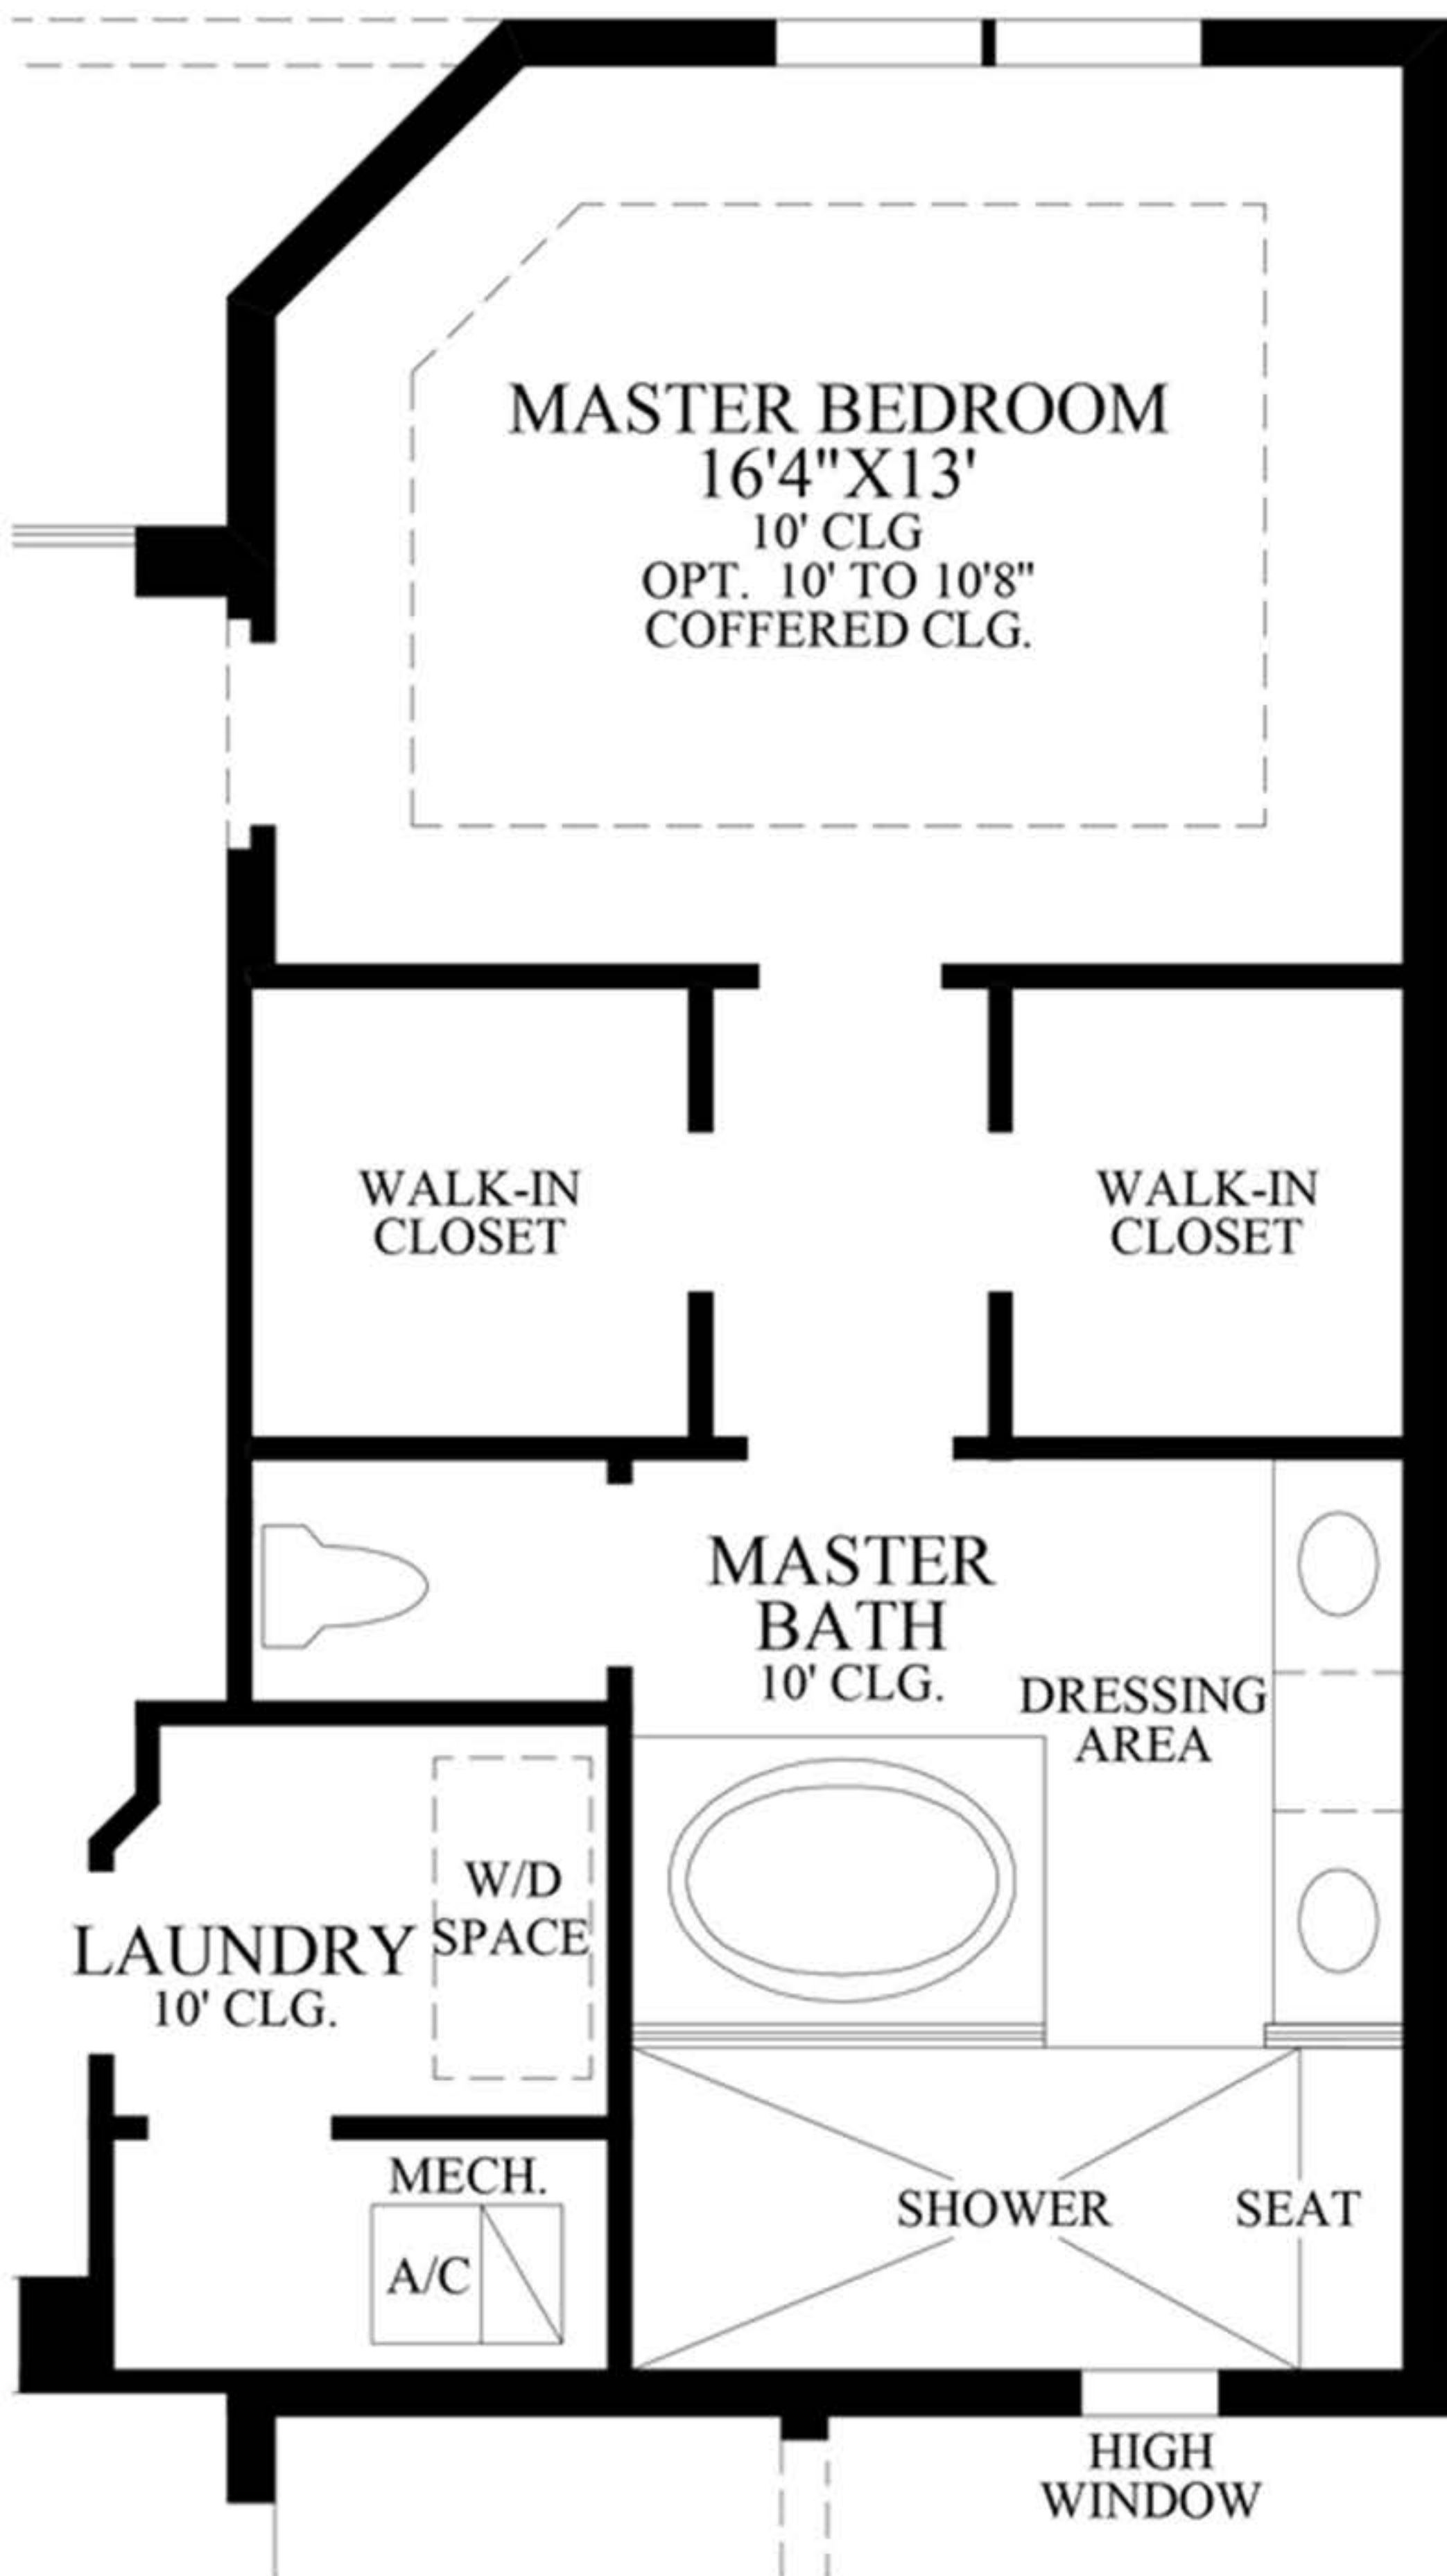

Floor Plan

COASTAL EXTERIOR DESIGN SHOWN

SHOWN WITH
OPTIONAL BEDROOM IN LIEU OF STUDY/ DEN

NOTE:
OPTION 047 EXPANDED
KITCHEN CANNOT BE
PURCHASED IN CONJUNCTION
WITH THIS OPTION.

SHOWN WITH
OPTIONAL ALTERNATE
KITCHEN LAYOUT

SHOWN WITH
OPTIONAL LUXURY
ALTERNATE MASTER BATH