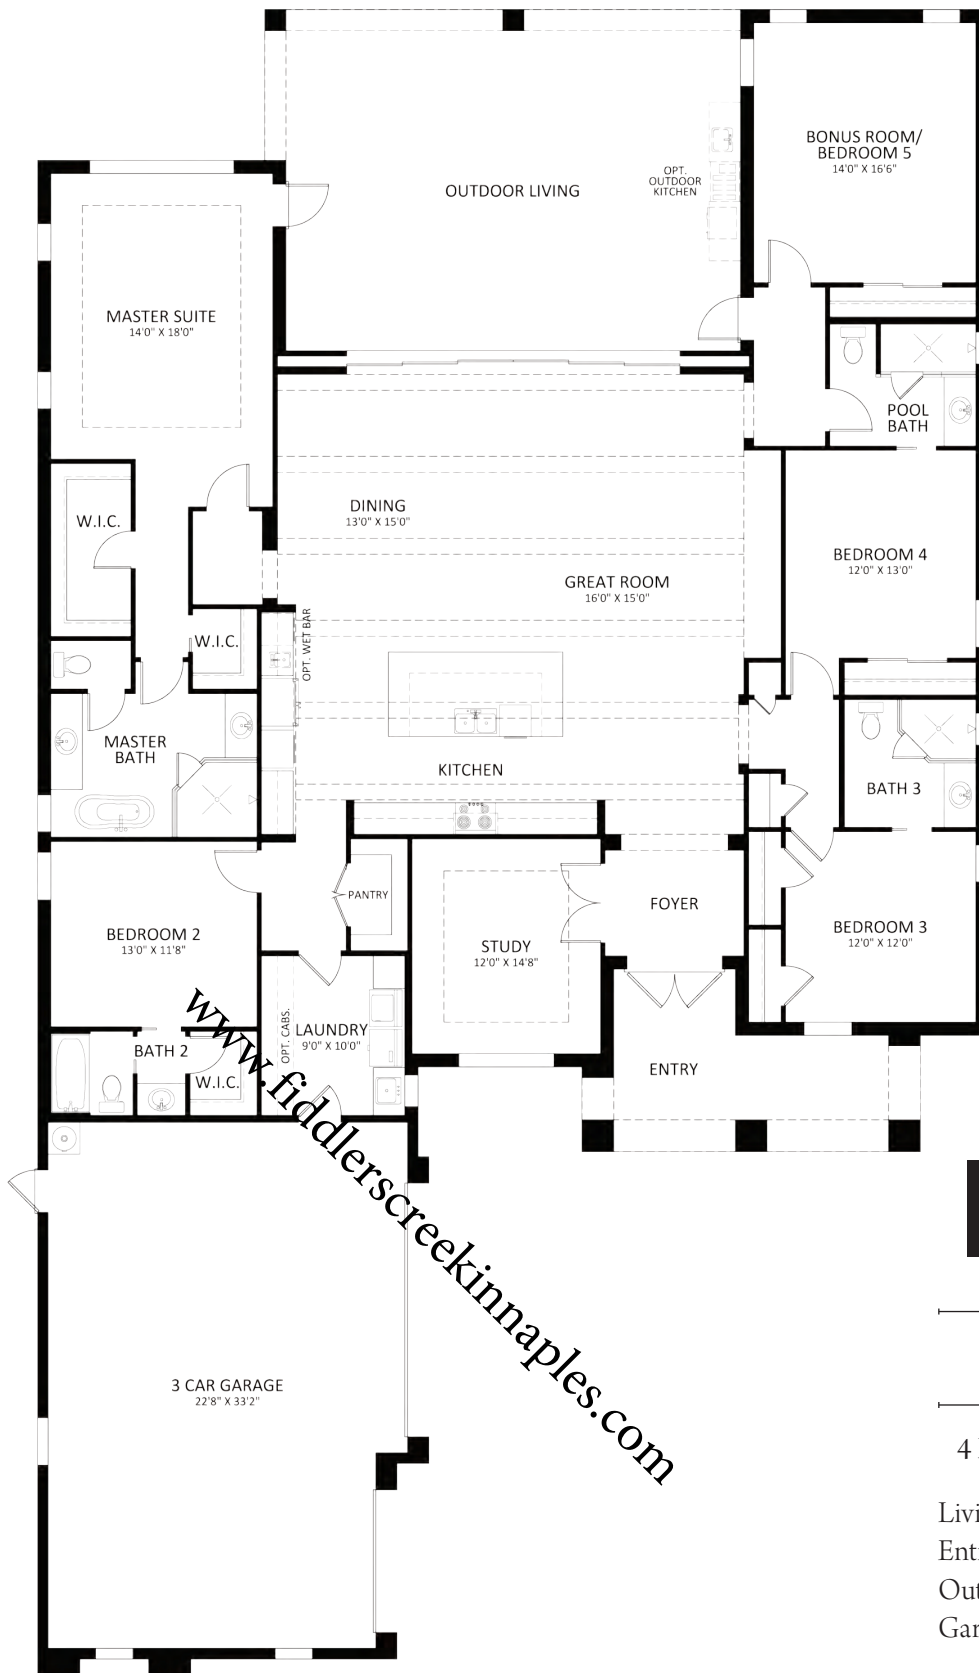

Fiddler's Creek®

ULYSSA

www.fiddlerscreekinnaples.com

ULYSSA

4 Bedrooms, 4 Baths, 3 Car Garage

Living	3,196 sq.ft.
Entry	184 sq.ft.
Outdoor Living	672 sq.ft.
Garage	808 sq.ft.

Total Square Feet 4,860 sq.ft.

Artist's Concept