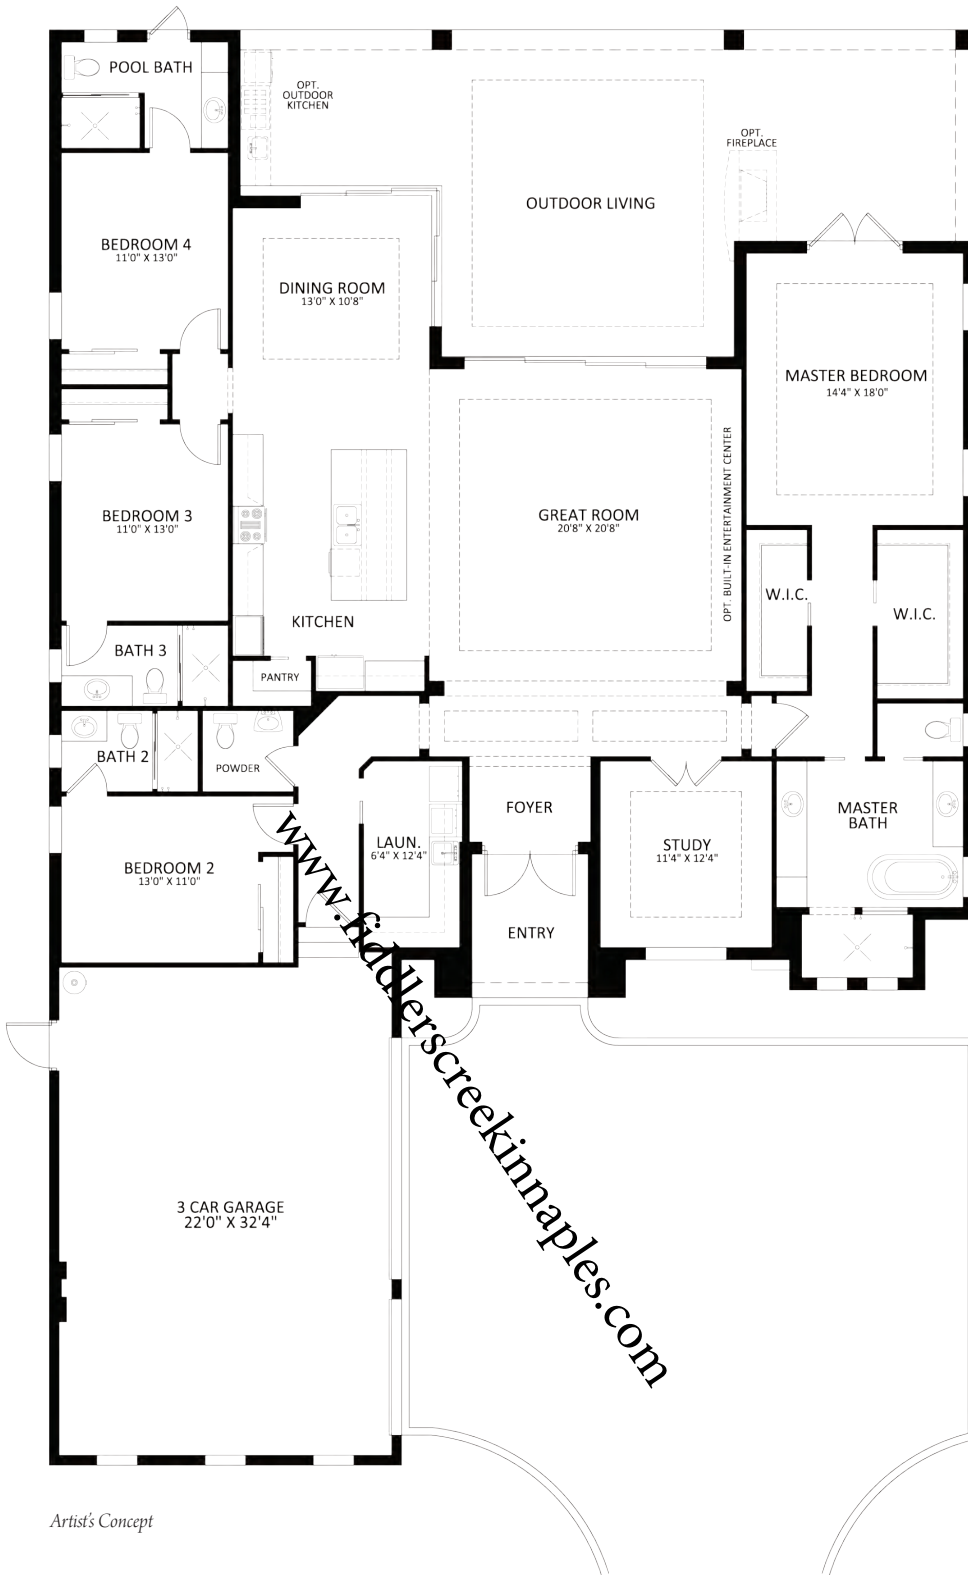

Fiddler's Creek®

MADISON

MADISON

4 Bedrooms, 4.5 Baths, 3 Car Garage

Living 2,947 sq.ft.
 Entry 85 sq.ft.
 Outdoor Living 790 sq.ft.
 Garage 784 sq.ft.

Total Square Feet 4,606 sq.ft.