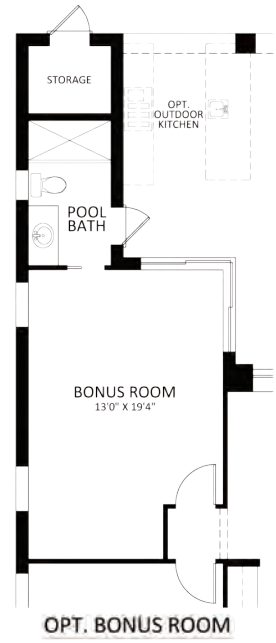

Fiddler's Creek®

CHANDLER

www.fiddlerscreekinnaples.com

CHANDLER

4 Bedrooms, 4.5 Baths, 3 Car Garage

Living	3,136 sq.ft.
Entry	159 sq.ft.
Outdoor Living	782 sq.ft.
Garage	790 sq.ft.
Total Square Feet	4,867 sq.ft.