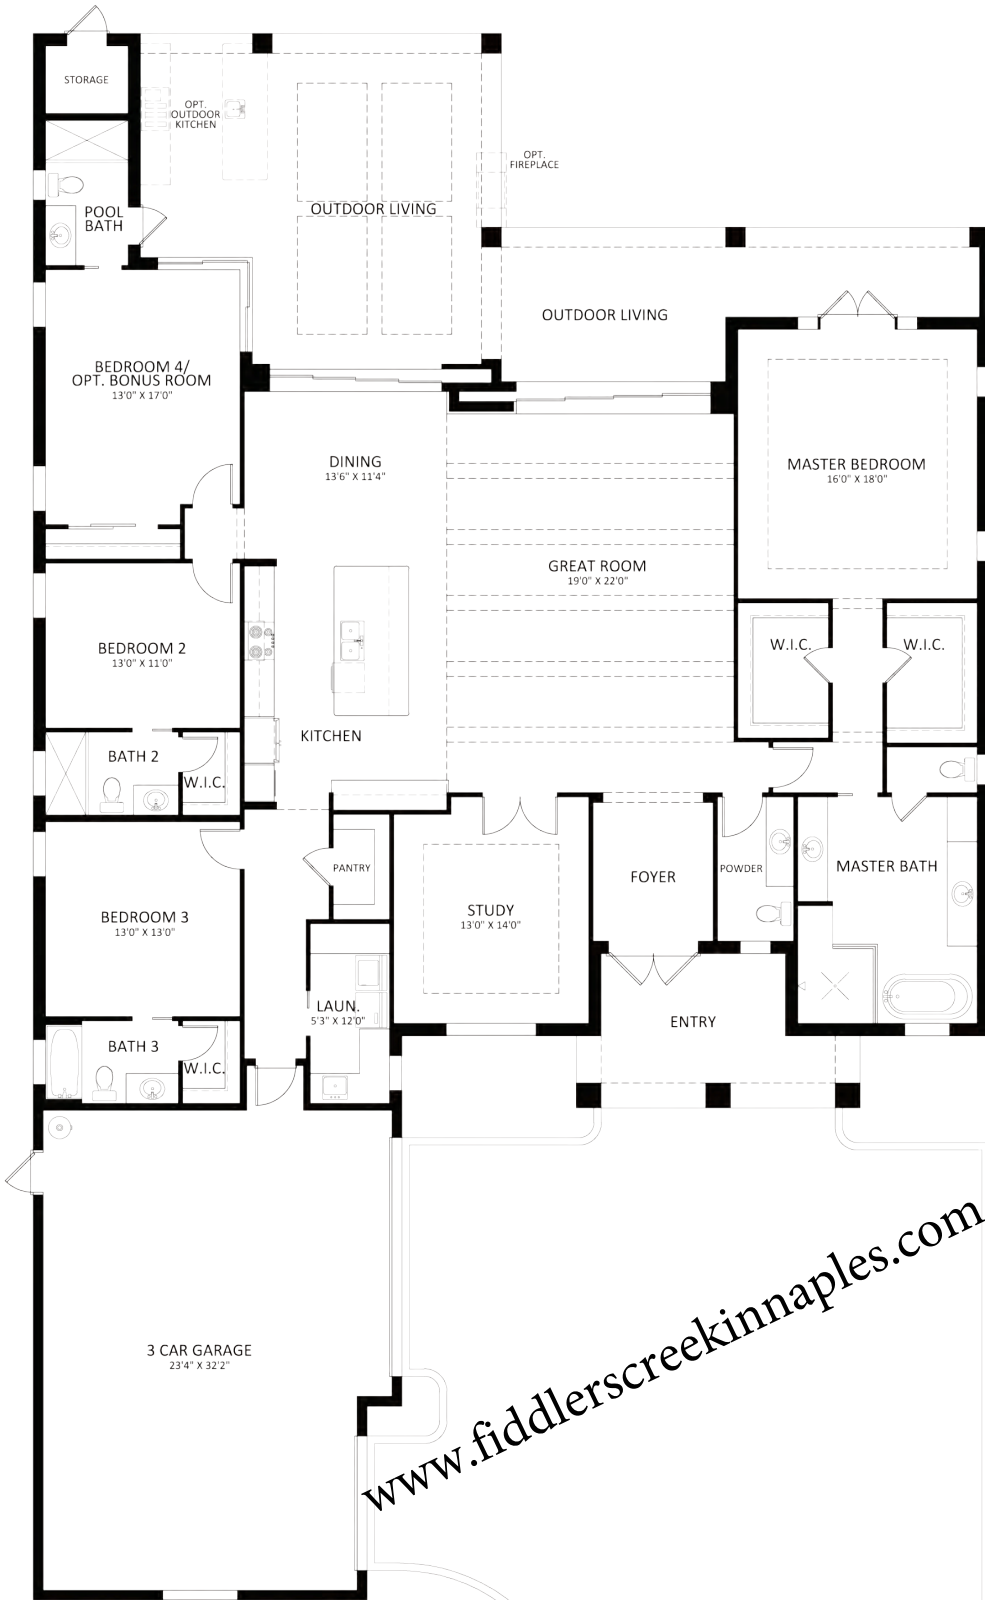

Fiddler's Creek®

CHANDLER

www.fiddlerscreekinnaples.com

CHANDLER

4 Bedrooms, 4.5 Baths, 3 Car Garage

Living	3,136 sq.ft.
Entry	159 sq.ft.
Outdoor Living	782 sq.ft.
Garage	790 sq.ft.
Total Square Feet	4,867 sq.ft.

Artist's Concept