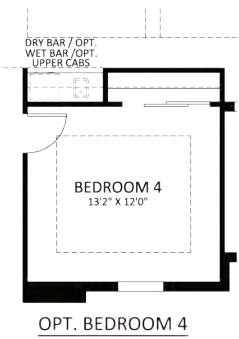

Fiddler's Creek®

BELFIELD

Artist's Concept

www.fiddlerscreekinnaples.com

BELFIELD

3 Bedrooms, 3.5 Baths, 3 Car Garage

Living	2,812 sq.ft.
Entry	137 sq.ft.
Outdoor Living	691 sq.ft.
Garage	772 sq.ft.
 Total Square Feet	 4,412 sq.ft.