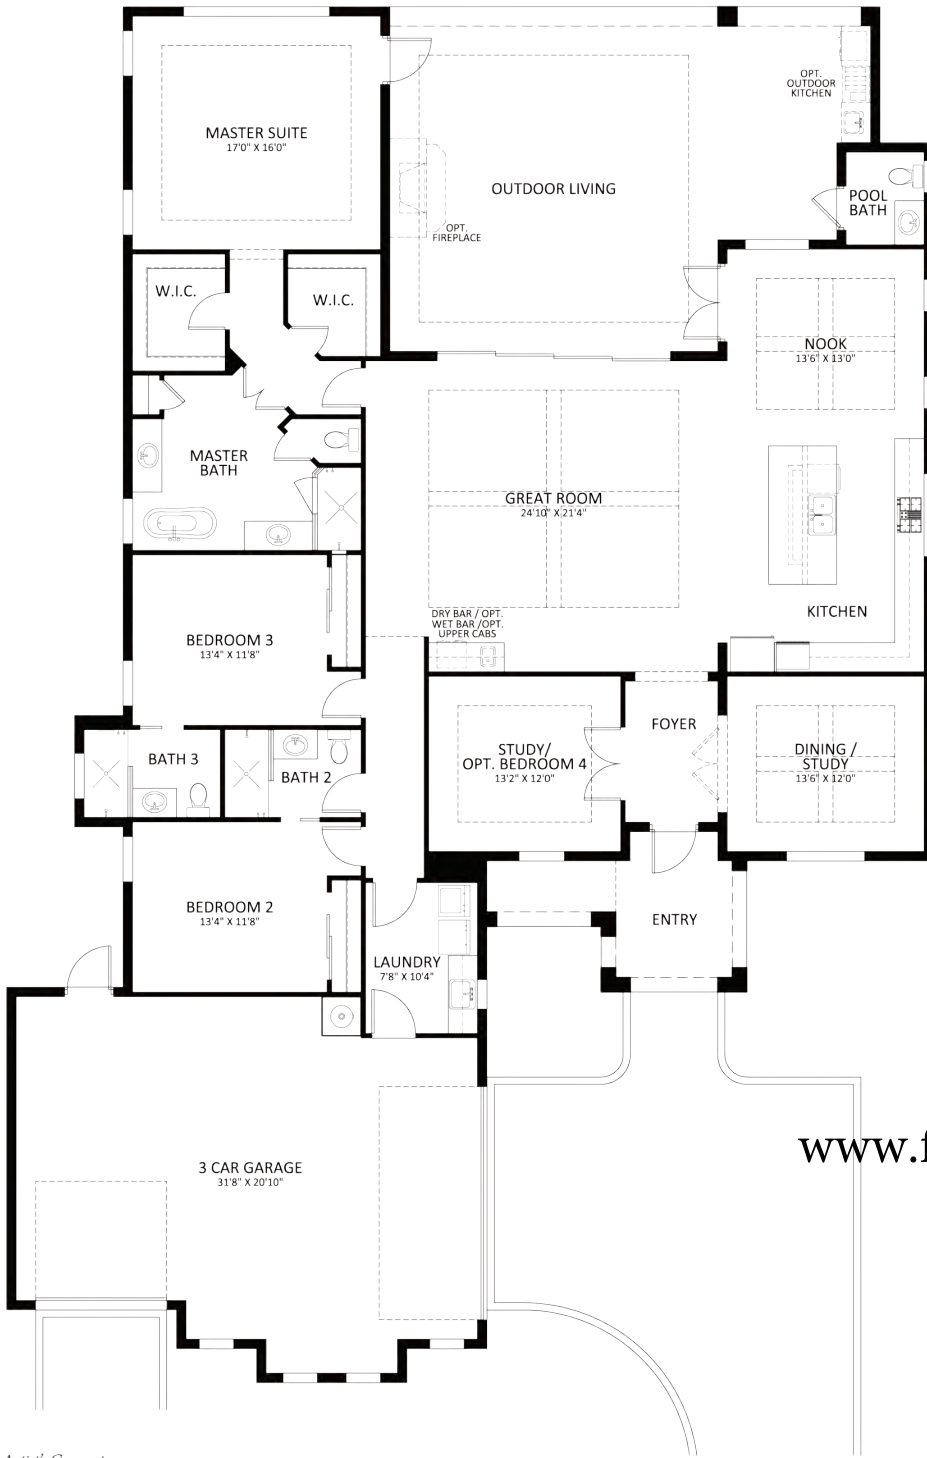

Fiddler's Creek®

BELFIELD

Artist's Concept

www.fiddlerscreekinnaples.com

BELFIELD

3 Bedrooms, 3.5 Baths, 3 Car Garage

Living	2,812 sq.ft.
Entry	137 sq.ft.
Outdoor Living	691 sq.ft.
Garage	772 sq.ft.
 Total Square Feet	 4,412 sq.ft.