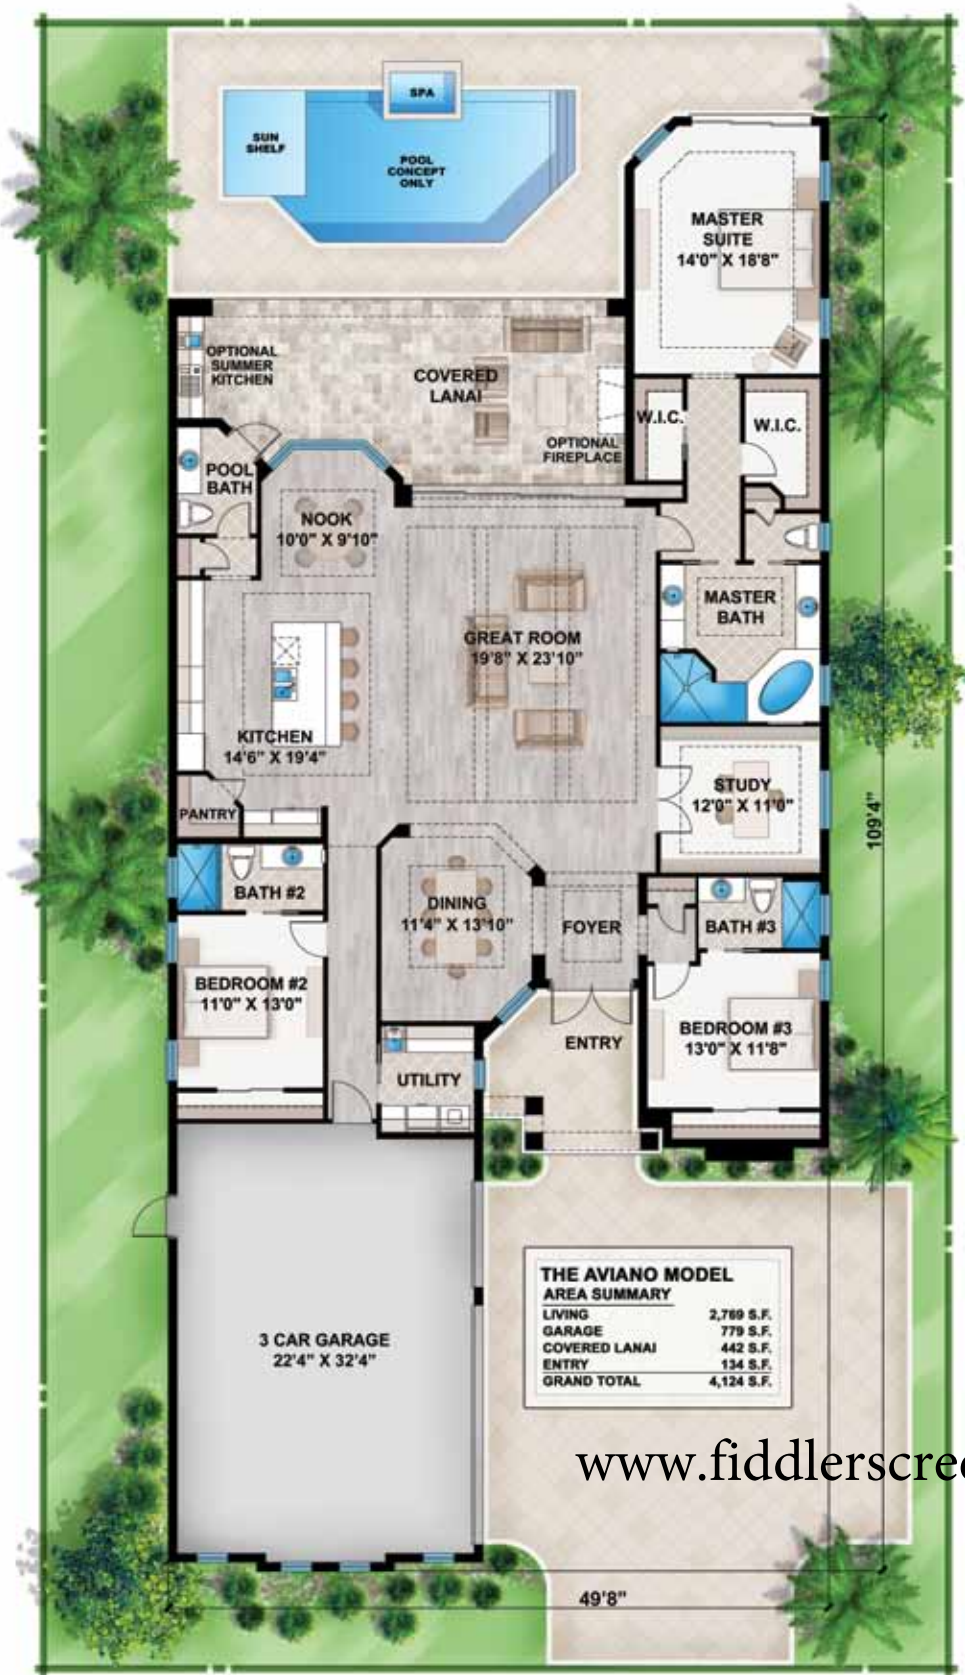

Fiddler's Creek

AVIANO

Harbourside Custom Homes

CRC056918

www.fiddlerscreekinnaples.com

Harbourside Custom Homes

AVIANO

3 Bedrooms, 3.5 Baths, 3 Car Garage

Living	2,769 sq.ft.
Entry	134 sq.ft.
Covered Lanai	442 sq.ft.
Garage	779 sq.ft.
 Total Square Feet	 4,124 sq.ft.

www.fiddlerscreekinnaples.com

Artist's Concept