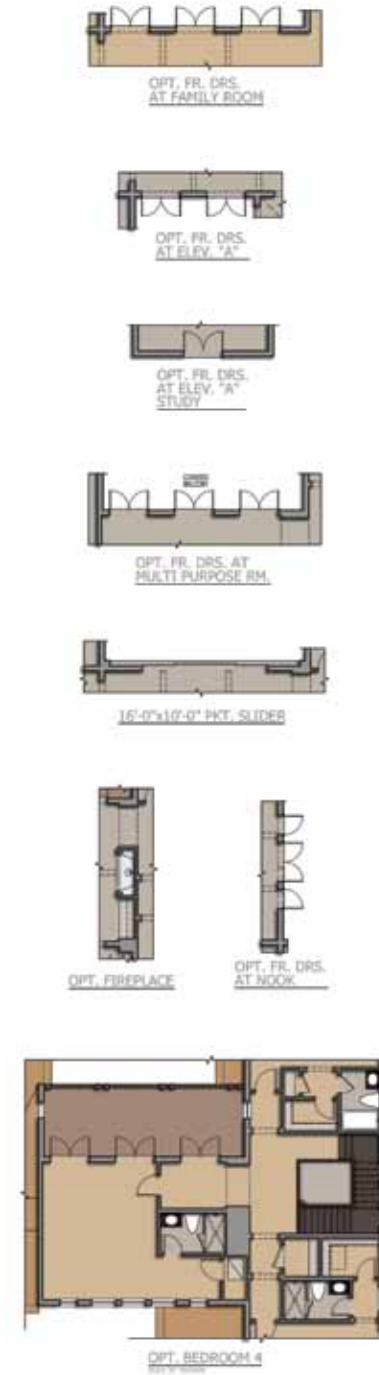

Fiddler's Creek

CASTELLON

ELEVATION A

Artist's Concept

ASHTON WOODS

www.fiddlerscreekinnaples.com

www.fiddlerscreekinnaples.com

Artist's Concept

ASHTON WOODS™

CASTELLON

2 Story, 4 Bedrooms, 5 Baths, Study, Game Room, 3 Car Garage

Total A/C 4,655 sq.ft.

Total Square Feet 6,093 sq.ft.

ELEVATION B

ELEVATION C