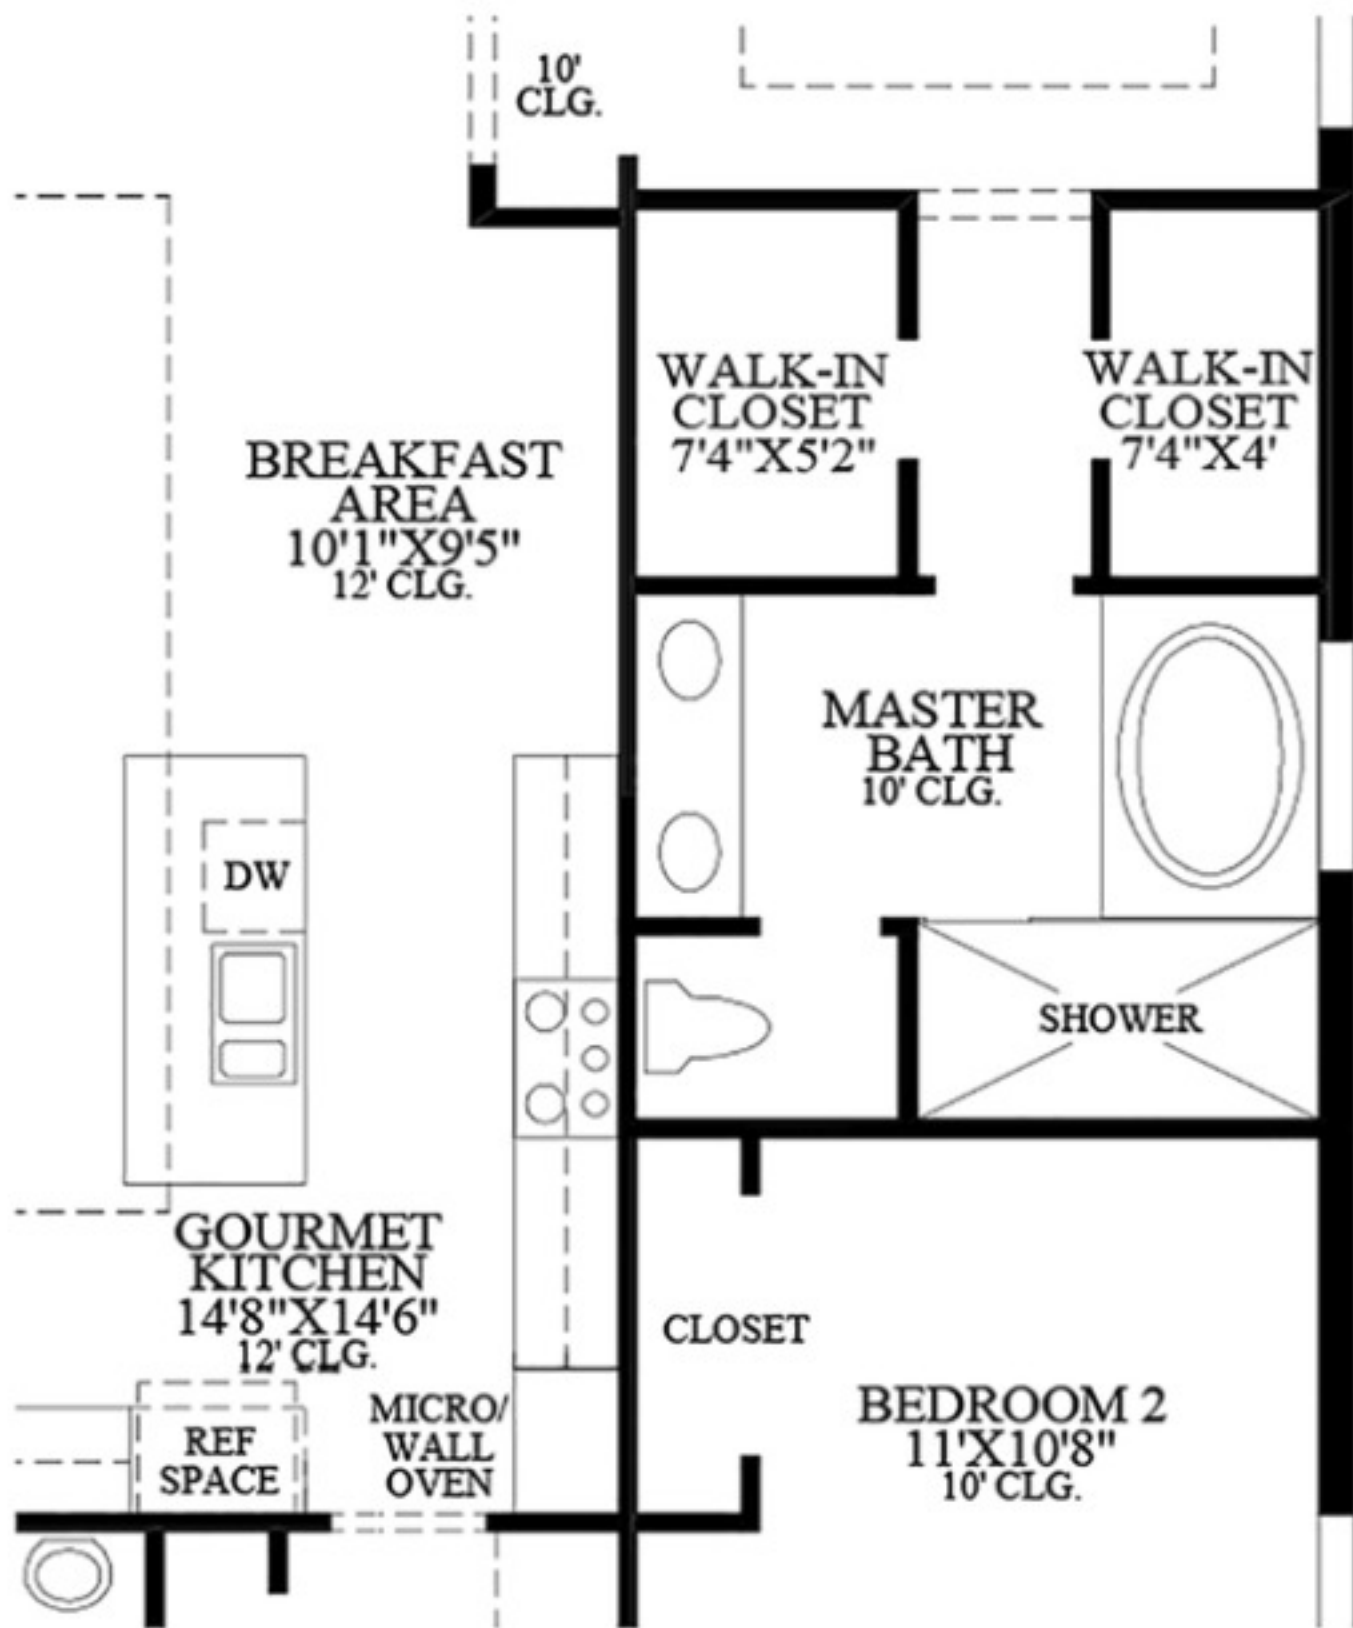

Floor Plan
ANTILLES EXTERIOR DESIGN SHOWN

NOTE:
OPTION 047 EXPANDED
KITCHEN CANNOT BE
PURCHASED IN
CONJUNCTION
WITH THIS OPTION.

*

SHOWN WITH OPTIONAL
ALTERNATE KITCHEN LAYOUT

*

NOTE:
OPTION 263058 ALTERNATE
MASTER BATH CANNOT BE
PURCHASED IN CONJUNCTION
WITH THIS OPTION.

SHOWN WITH OPTIONAL LUXURY
ALTERNATE MASTER BATH

NOTE:
OPTION 263058 ALTERNATE
MASTER BATH CANNOT BE
PURCHASED IN CONJUNCTION
WITH THIS OPTION.

SHOWN WITH OPTIONAL LUXURY
ALTERNATE MASTER BATH