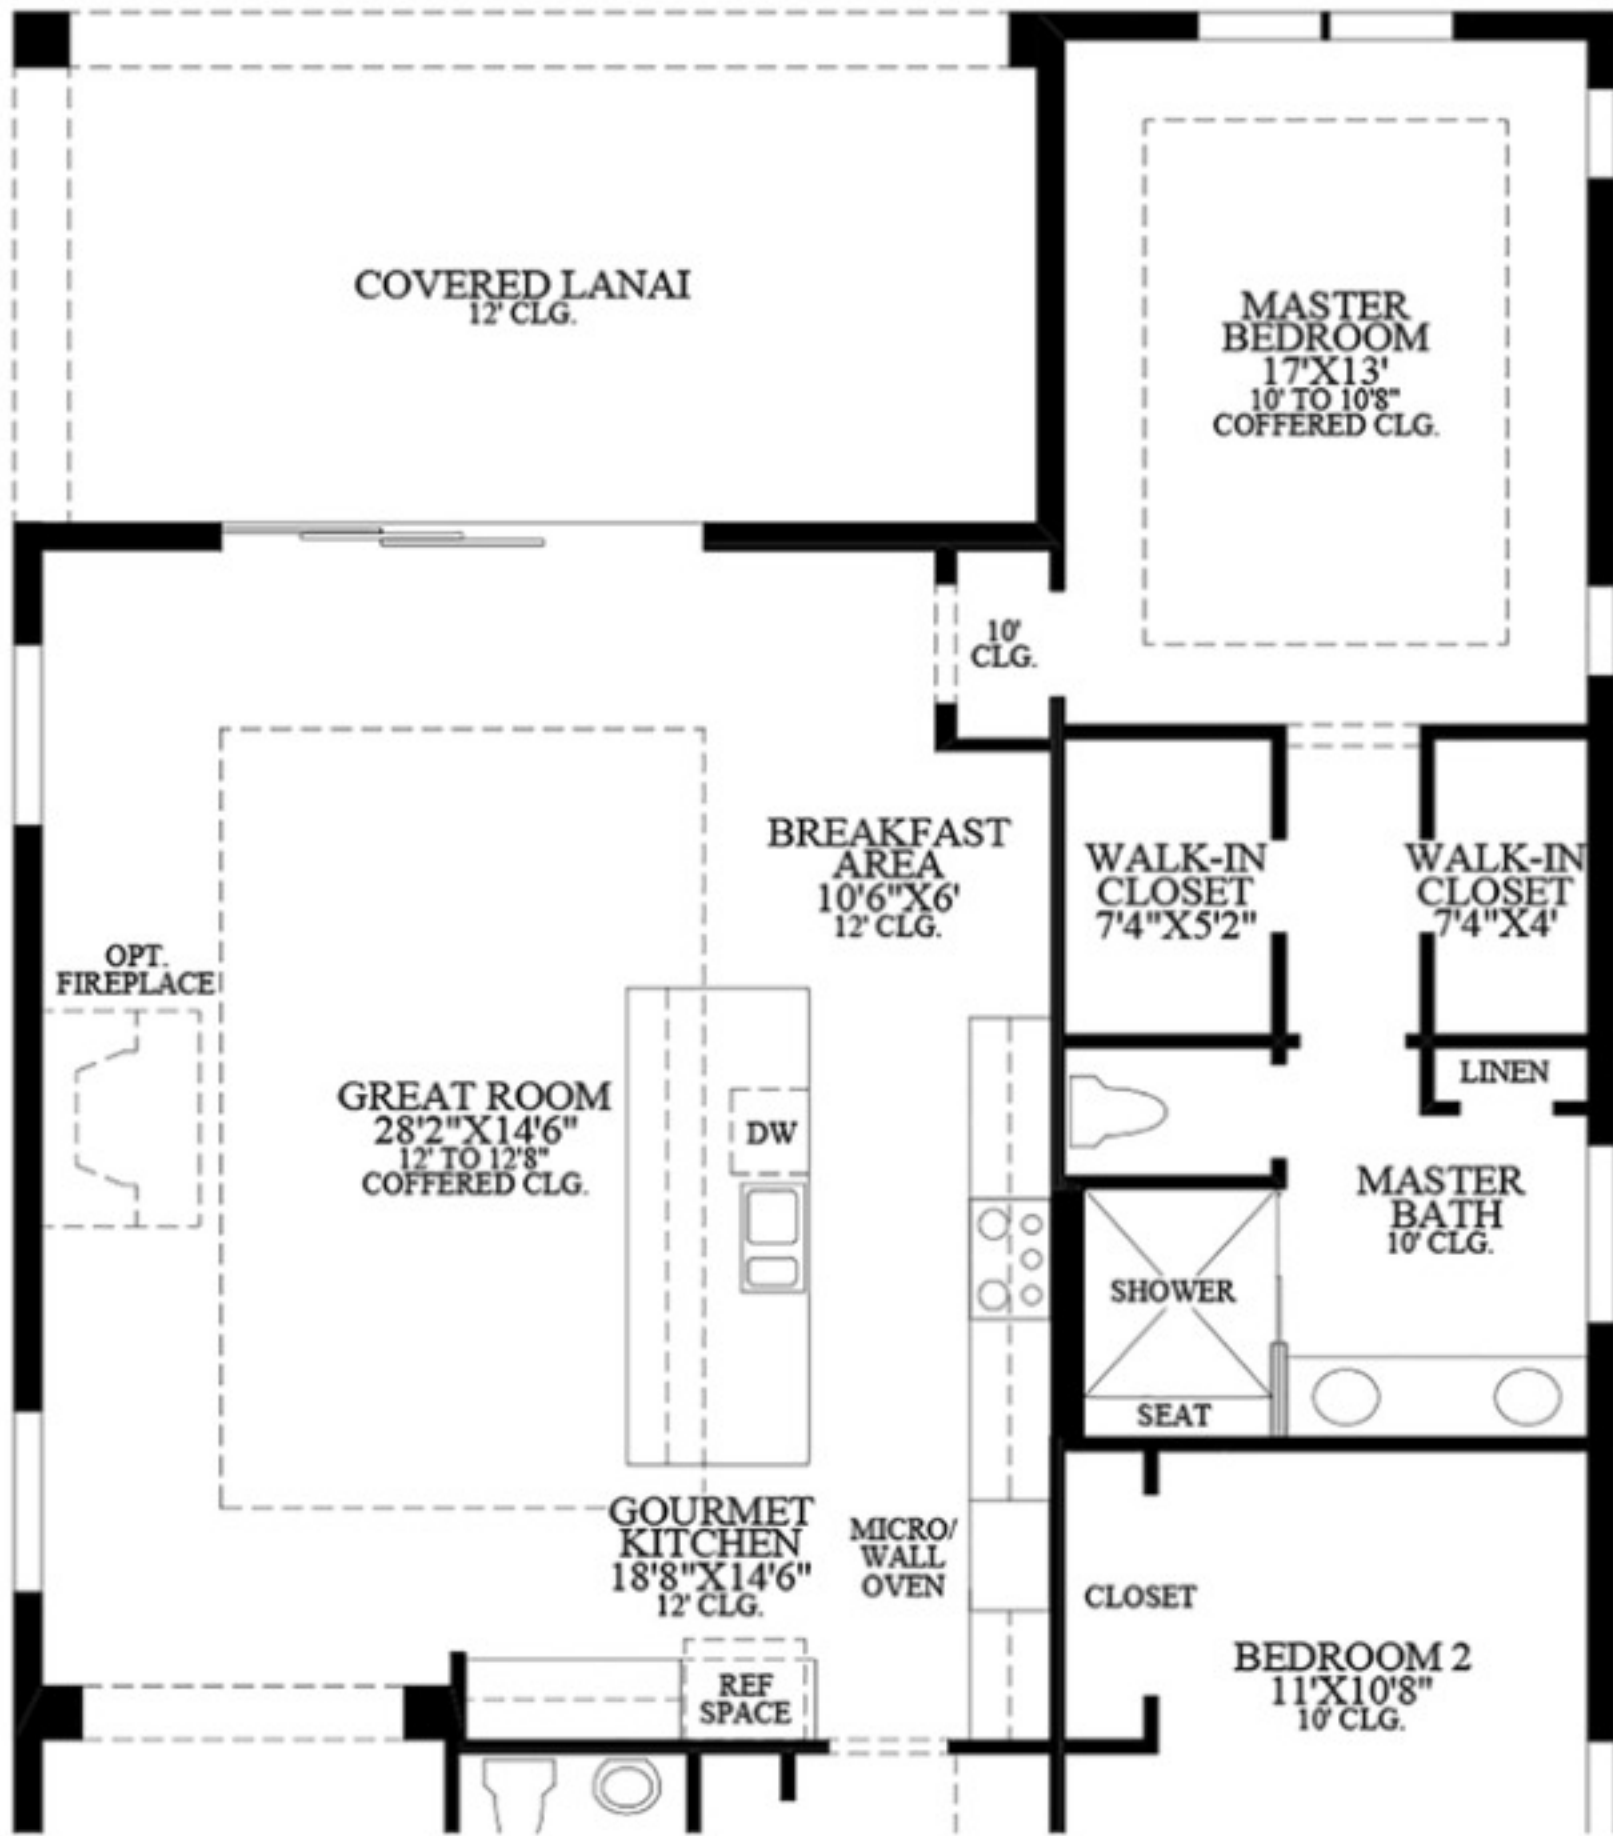

Floor Plan
ANTILLES EXTERIOR DESIGN SHOWN

NOTE:
OPTION 047 EXPANDED
KITCHEN CANNOT BE
PURCHASED IN
CONJUNCTION
WITH THIS OPTION.

*

SHOWN WITH OPTIONAL
ALTERNATE KITCHEN LAYOUT

*

NOTE:
OPTION 263058 ALTERNATE
MASTER BATH CANNOT BE
PURCHASED IN CONJUNCTION
WITH THIS OPTION.

SHOWN WITH OPTIONAL LUXURY
ALTERNATE MASTER BATH

NOTE:
OPTION 263058 ALTERNATE
MASTER BATH CANNOT BE
PURCHASED IN CONJUNCTION
WITH THIS OPTION.

SHOWN WITH OPTIONAL LUXURY
ALTERNATE MASTER BATH