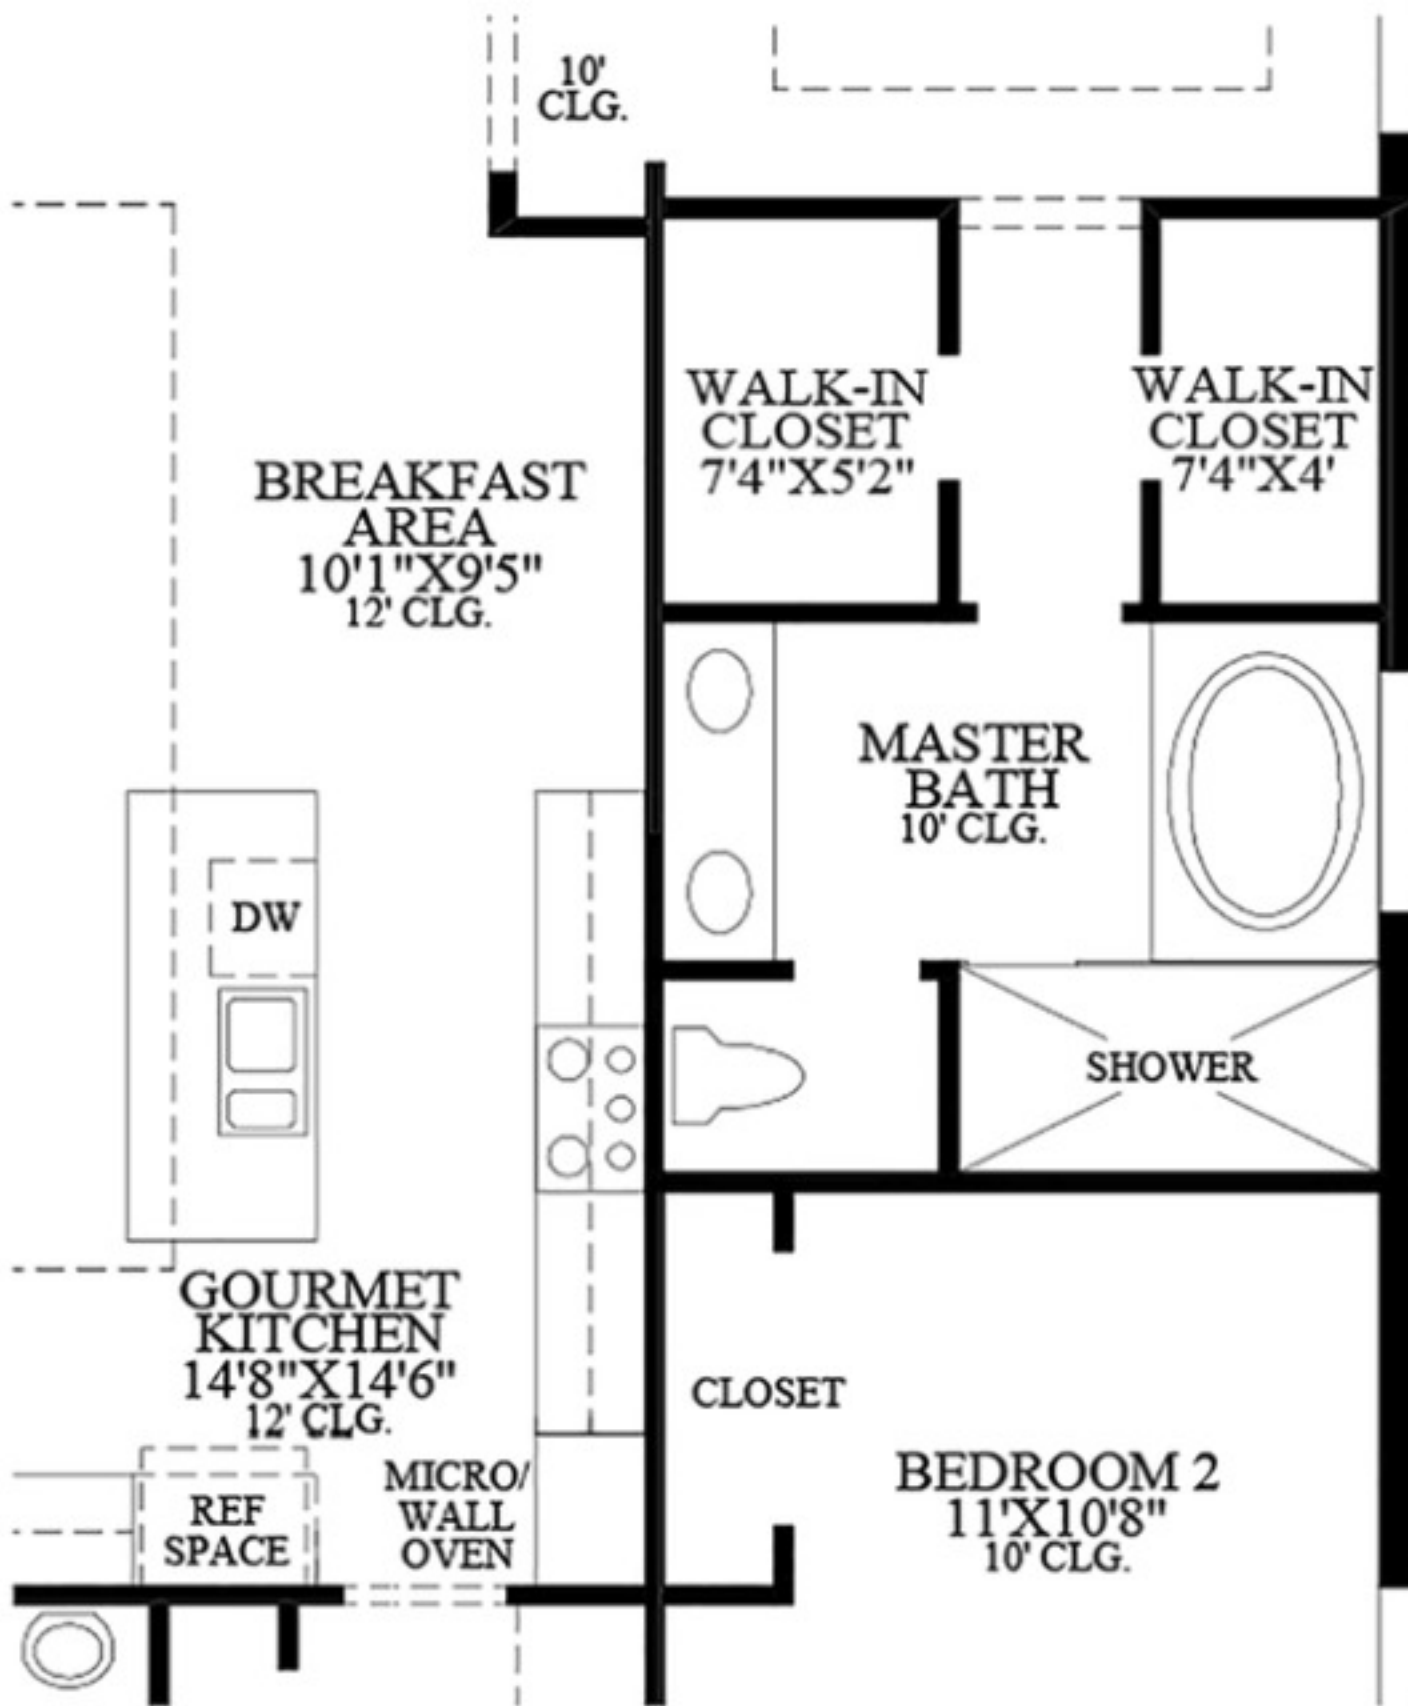

Floor Plan
ANTILLES EXTERIOR DESIGN SHOWN

NOTE:
OPTION 047 EXPANDED
KITCHEN CANNOT BE
PURCHASED IN
CONJUNCTION
WITH THIS OPTION.

*

SHOWN WITH OPTIONAL
ALTERNATE KITCHEN LAYOUT

*

NOTE:
OPTION 263058 ALTERNATE
MASTER BATH CANNOT BE
PURCHASED IN CONJUNCTION
WITH THIS OPTION.

SHOWN WITH OPTIONAL LUXURY
ALTERNATE MASTER BATH

NOTE:
OPTION 263058 ALTERNATE
MASTER BATH CANNOT BE
PURCHASED IN CONJUNCTION
WITH THIS OPTION.

SHOWN WITH OPTIONAL LUXURY
ALTERNATE MASTER BATH